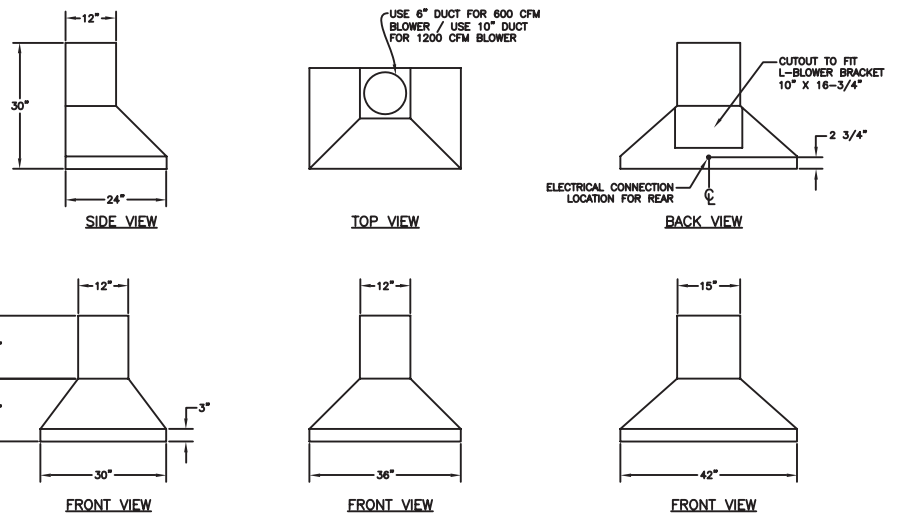

BLUESTAR PYRAMID HOOD SERIES

Standard Features

- Commercial grade 18 gauge 300 stainless steel construction.
- Welded seamless construction.
- Dishwasher safe stainless steel baffle filters.
- Variable blower control.
- Halogen lamps with dimmer control.
- Top exhaust; can be ducted to the rear with use of 90° elbow (not included).
- Hidden control knobs.
- Quiet performance.
- 1 year parts and labor warranty.

Optional Accessories

- Available in 190 colors.
- Flue extensions – up to 12 foot ceiling

Electrical Requirements

- 15 amps at 120 volts.
- Light bulbs are PAR 16 60 watt halogen.
- Blowers must be purchased separately.

▲ BS-PC30240, BS-PC36240 & BS-PC42240