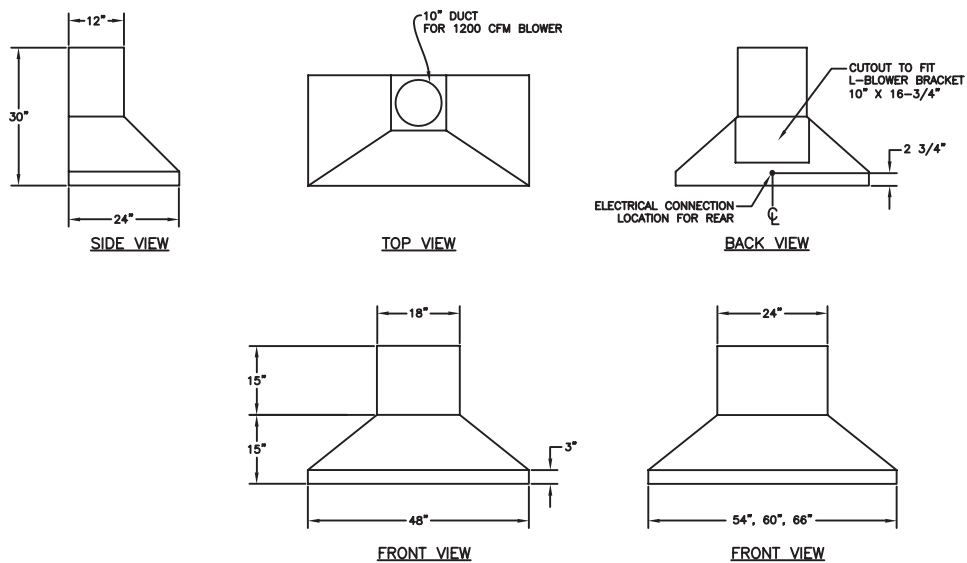

▲ BS-PC48240, BS-PC54240, BS-PC60240, BS-PC66240