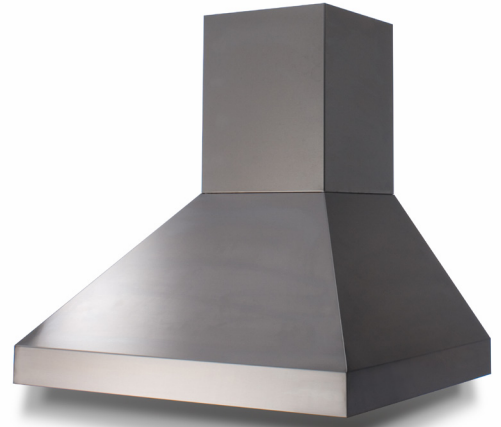

The perfect complement to a BlueStar range or cooktop, BlueStar's Pyramid Hood Series combines heavy-duty construction with seamless design to produce a hood with uncompromised durability, functionality, and beauty. And with 190 standard colors from which to choose, it's easy to match any kitchen's color scheme.

### Pyramid Hood Features

- Available in 30", 36", 42", 48", 54", 60", and 66" width sizes.
- 30" model available in 600 CFM. 36" and 42" models available in 600 or 1200 CFM.
- 48" and larger sizes available in 1200 CFM.
- Commercial grade 18 gauge 300 stainless steel construction.
- Welded seamless construction.
- Dishwasher safe stainless steel baffle filters.
- Variable blower control.
- Halogen lamps with dimmer control.
- Top exhaust; can be ducted to the rear with use of 90° elbow (not included).
- Hidden control knobs.
- Quiet performance.
- Available in 190 colors.

▲ Model BS-PC30240 in Stainless Steel

▲ Model BS-PC36240 in Beige (RAL 1001)

### Pyramid Hood Models

Model	Size	Material	CFM
BS-PC30240	30"W x 24"D x 30-42"H (height is adjustable)	Stainless Steel	600 CFM
BS-PC36240	36"W x 24"D x 30-42"H (height is adjustable)	Stainless Steel	600 or 1200 CFM
BS-PC42240	42"W x 24"D x 30-42"H (height is adjustable)	Stainless Steel	600 or 1200 CFM
BS-PC48240	48"W x 24"D x 30-42"H (height is adjustable)	Stainless Steel	1200 CFM
BS-PC54240	54"W x 24"D x 30-42"H (height is adjustable)	Stainless Steel	1200 CFM
BS-PC60240	60"W x 24"D x 30-42"H (height is adjustable)	Stainless Steel	1200 CFM
BS-PC66240	66"W x 24"D x 30-42"H (height is adjustable)	Stainless Steel	1200 CFM