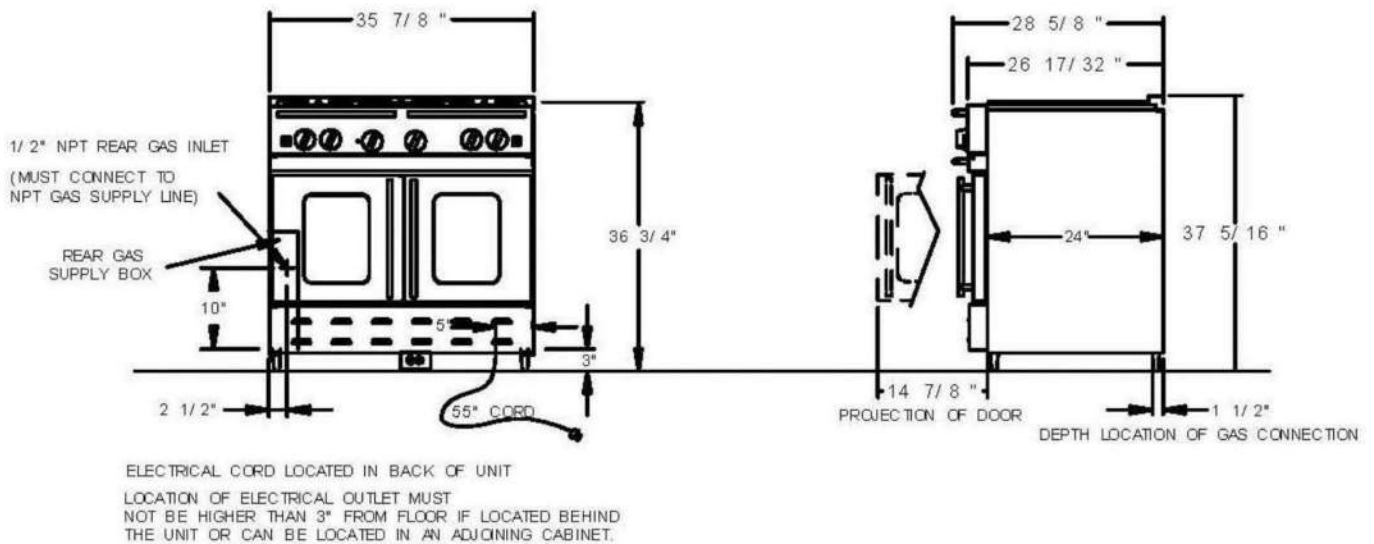

BLUESTAR'S PRECIOUS METALS SERIES

30" Precious Metals Series

36" Precious Metals Series

Burner Configurations