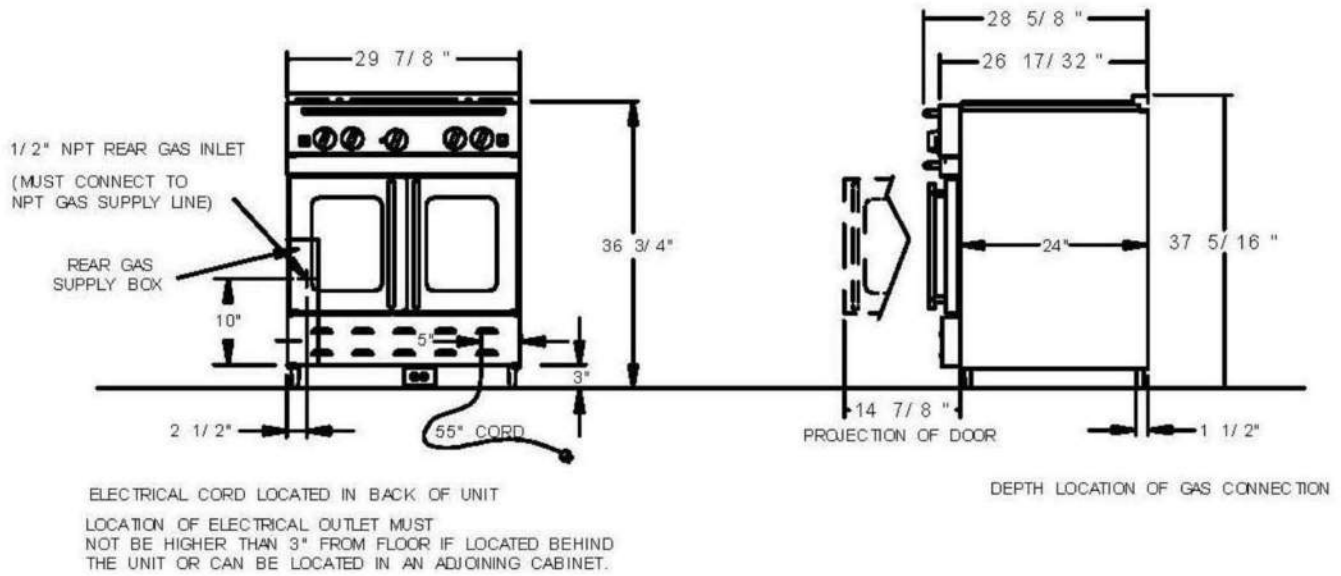

BLUESTAR'S PRECIOUS METALS SERIES

30" Precious Metals Series

36" Precious Metals Series

Burner Configurations