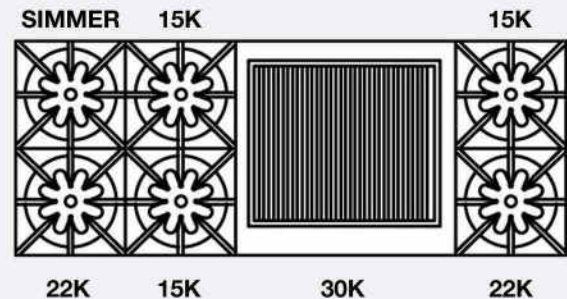

BURNER CONFIGURATION

ADDITIONAL CUSTOMIZATION OPTIONS

- Burner configurations
- Integrated cooktop options
- Door options
- Backguards
- Knob colors
- Trim options

All specifications subject to change without notice. Contact BlueStar Customer Service at (800) 449 - 8691 prior to installation or site preparation.