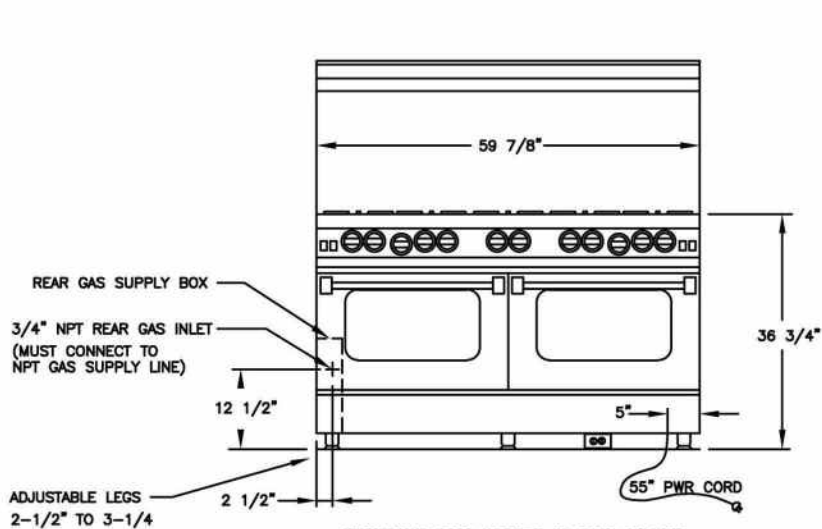

ELECTRICAL CORD LOCATED IN BACK OF UNIT
LOCATION OF ELECTRICAL OUTLET MUST NOT BE HIGHER THAN 3" FROM FLOOR IF LOCATED BEHIND THE UNIT OR CAN BE LOCATED IN AN ADJOINING CABINET.