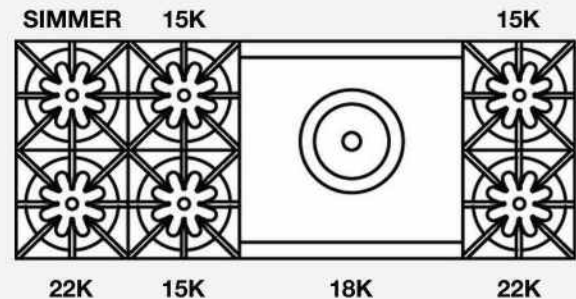

BURNER CONFIGURATION

ADDITIONAL CUSTOMIZATION OPTIONS

- Burner configurations
- Integrated cooktop options
- Door options
- Backguards
- Knob colors
- Trim options

*All specifications subject to change without notice.
Contact BlueStar Customer Service at (800) 449 - 8691
prior to installation or site preparation.*