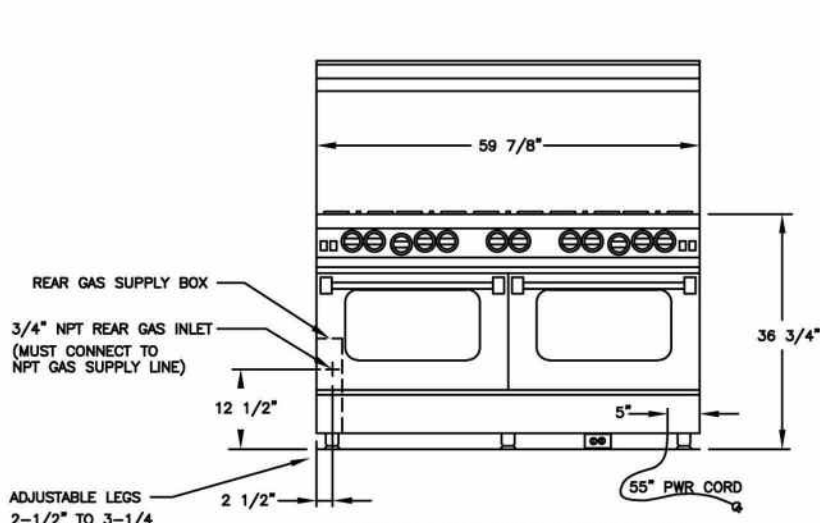

ELECTRICAL CORD LOCATED IN BACK OF UNIT
LOCATION OF ELECTRICAL OUTLET MUST NOT BE HIGHER THAN 3" FROM FLOOR IF LOCATED BEHIND THE UNIT OR CAN BE LOCATED IN AN ADJOINING CABINET.