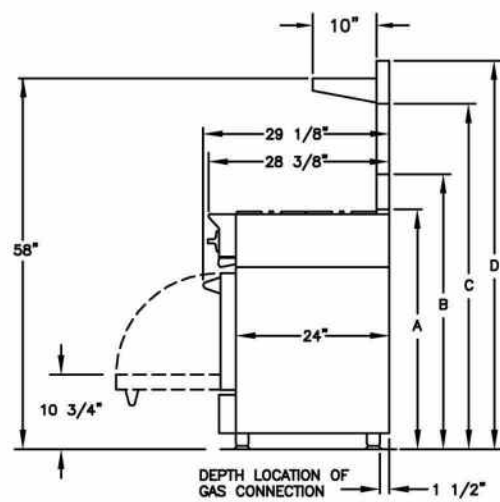

ELECTRICAL CORD LOCATED IN BACK OF UNIT
LOCATION OF ELECTRICAL OUTLET MUST NOT BE HIGHER THAN 3" FROM FLOOR IF LOCATED BEHIND THE UNIT OR CAN BE LOCATED IN AN ADJOINING CABINET.

A - ISLAND TRIM HEIGHT - 37 1/2"
B - 6" STANDARD BACKGUARD HEIGHT - 43"
C - 17" BACKGUARD HEIGHT - 54"
D - HIGH SHELF BACKGUARD HEIGHT - 60 3/4"

RELATED PRODUCTS

VENTILATION

SALAMANDER BROILER