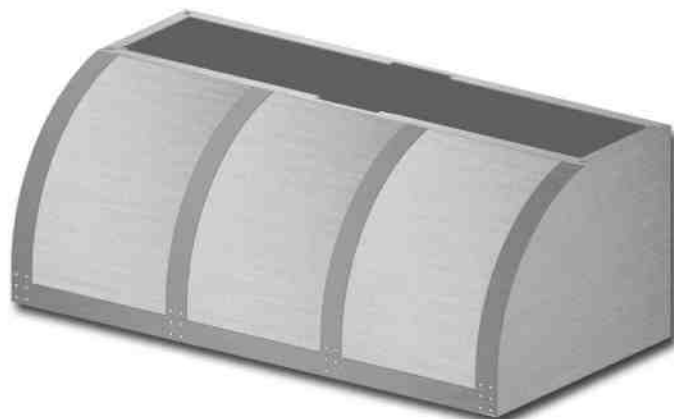

PRODUCT FEATURES

- Professional-grade performance with three exhaust settings and new Boost feature
- Whisper quiet operation
- Heavy duty, commercial grade materials
- Dimmable LED lighting
- Easy-to-use push-button controls
- Innovative, multi-stage grease capture system
- Stainless baffle filters seamlessly remove for easy dishwasher cleaning
- Simple installation
- Accommodates top or rear discharge
- 30" & 36" models: 600 CFM internal fan included
- Duct free recirculating kits available for 30", 36", 42" & 48" models