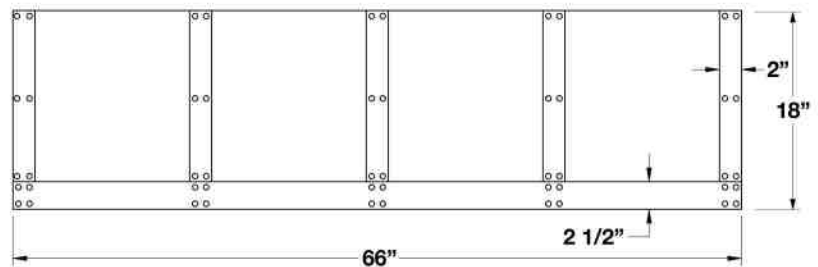

DUCT FREE RECIRCULATING KITS

Maximum CFM power with recirculating kits is 600 CFM. Kits sold separately.

PH-RHKP-30-SS	30" Recirculating Kit
PH-RHKP-36-SS	36" Recirculating Kit
PH-RHKP-42-SS	42" Recirculating Kit
PH-RHKP-48-SS	48" Recirculating Kit