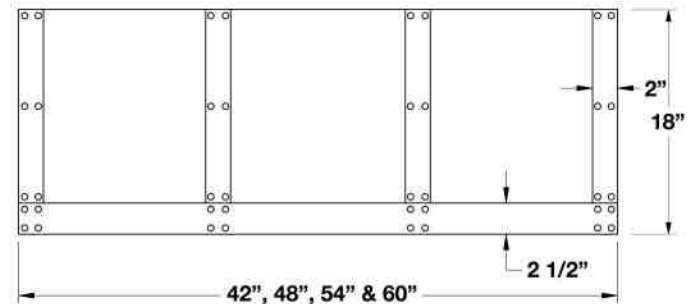

Specifications subject to change without notice.

VENTILATION HOOD DIMENSIONS:

DUCT COVER OPTIONS:

"xx" designates width of hood in model number.

2" Duct Cover	DCSW0xx002
6" Duct Cover	DCSW0xx006
12" Duct Cover	DCSW0xx012
18" Duct Cover	DCSW0xx018
24" Duct Cover	DCSW0xx024
30" Duct Cover	DCSW0xx030
36" Duct Cover	DCSW0xx036
42" Duct Cover	DCSW0xx042
48" Duct Cover	DCSW0xx048