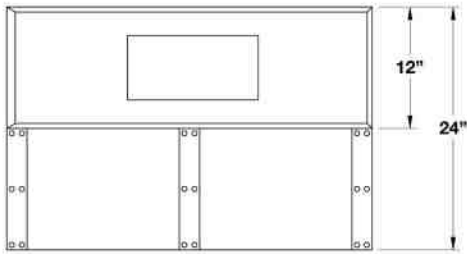

Specifications subject to change without notice.

VENTILATION HOOD DIMENSIONS:

DUCT COVER OPTIONS:

"xx" designates width of hood in model number.

2" Duct Cover	DCSW0xx002
6" Duct Cover	DCSW0xx006
12" Duct Cover	DCSW0xx012
18" Duct Cover	DCSW0xx018
24" Duct Cover	DCSW0xx024
30" Duct Cover	DCSW0xx030
36" Duct Cover	DCSW0xx036
42" Duct Cover	DCSW0xx042
48" Duct Cover	DCSW0xx048