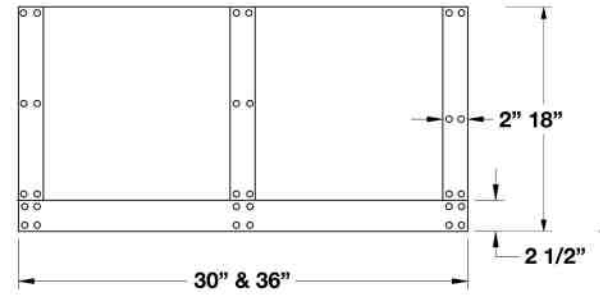

Specifications subject to change without notice.

VENTILATION HOOD DIMENSIONS:

DUCT COVER OPTIONS:

"xx" designates width of hood in model number.

2" Duct Cover	DCSW0xx002
6" Duct Cover	DCSW0xx006
12" Duct Cover	DCSW0xx012
18" Duct Cover	DCSW0xx018
24" Duct Cover	DCSW0xx024
30" Duct Cover	DCSW0xx030
36" Duct Cover	DCSW0xx036
42" Duct Cover	DCSW0xx042
48" Duct Cover	DCSW0xx048