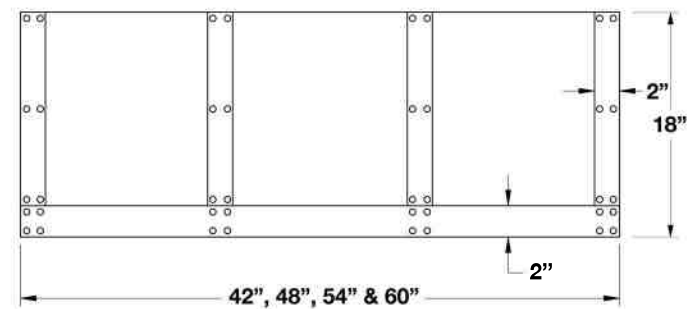

Specifications subject to change without notice.

VENTILATION HOOD DIMENSIONS:

DUCT COVER OPTIONS:

"xx" designates width of hood in model number.

2" Duct Cover	DCBZ0xx002H (<i>Horizontal Strap</i>)
2" Duct Cover	DCBZ0xx002 (<i>Vertical Straps</i>)
6" Duct Cover	DCBZ0xx006
12" Duct Cover	DCBZ0xx012
18" Duct Cover	DCBZ0xx018
24" Duct Cover	DCBZ0xx024
30" Duct Cover	DCBZ0xx030
36" Duct Cover	DCBZ0xx036
42" Duct Cover	DCBZ0xx042
48" Duct Cover	DCBZ0xx048