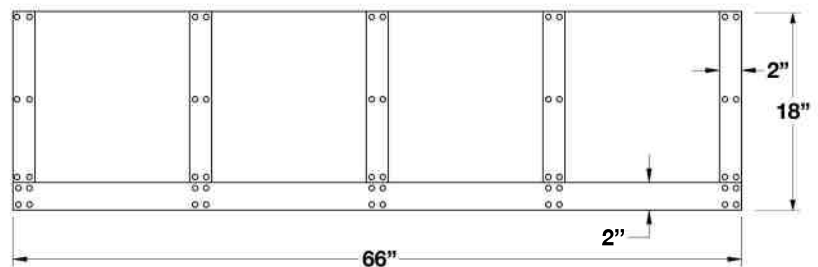

Specifications subject to change without notice.

VENTILATION HOOD DIMENSIONS:

DUCT COVER OPTIONS:

"xx" designates width of hood in model number.

2" Duct Cover	DCBZ0xx002H (<i>Horizontal Strap</i>)
2" Duct Cover	DCBZ0xx002 (<i>Vertical Straps</i>)
6" Duct Cover	DCBZ0xx006
12" Duct Cover	DCBZ0xx012
18" Duct Cover	DCBZ0xx018
24" Duct Cover	DCBZ0xx024
30" Duct Cover	DCBZ0xx030
36" Duct Cover	DCBZ0xx036
42" Duct Cover	DCBZ0xx042
48" Duct Cover	DCBZ0xx048