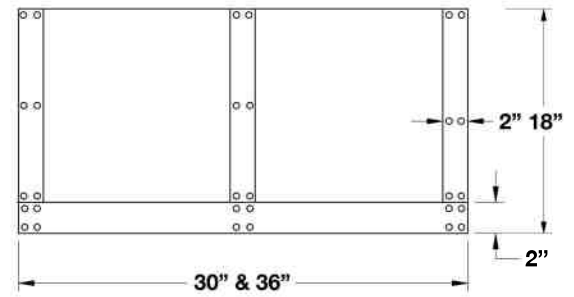

Specifications subject to change without notice.

VENTILATION HOOD DIMENSIONS:

DUCT COVER OPTIONS:

"xx" designates width of hood in model number.

2" Duct Cover	DCBZ0xx002H (<i>Horizontal Strap</i>)
2" Duct Cover	DCBZ0xx002 (<i>Vertical Straps</i>)
6" Duct Cover	DCBZ0xx006
12" Duct Cover	DCBZ0xx012
18" Duct Cover	DCBZ0xx018
24" Duct Cover	DCBZ0xx024
30" Duct Cover	DCBZ0xx030
36" Duct Cover	DCBZ0xx036
42" Duct Cover	DCBZ0xx042
48" Duct Cover	DCBZ0xx048