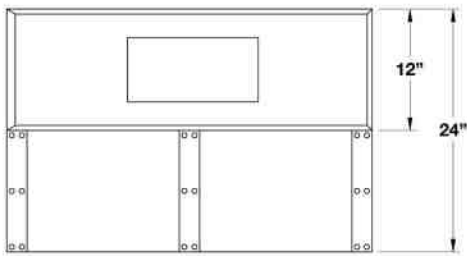

Specifications subject to change without notice.

VENTILATION HOOD DIMENSIONS:

DUCT COVER OPTIONS:

"xx" designates width of hood in model number.

2" Duct Cover	DCBZ0xx002H (<i>Horizontal Strap</i>)
2" Duct Cover	DCBZ0xx002 (<i>Vertical Straps</i>)
6" Duct Cover	DCBZ0xx006
12" Duct Cover	DCBZ0xx012
18" Duct Cover	DCBZ0xx018
24" Duct Cover	DCBZ0xx024
30" Duct Cover	DCBZ0xx030
36" Duct Cover	DCBZ0xx036
42" Duct Cover	DCBZ0xx042
48" Duct Cover	DCBZ0xx048