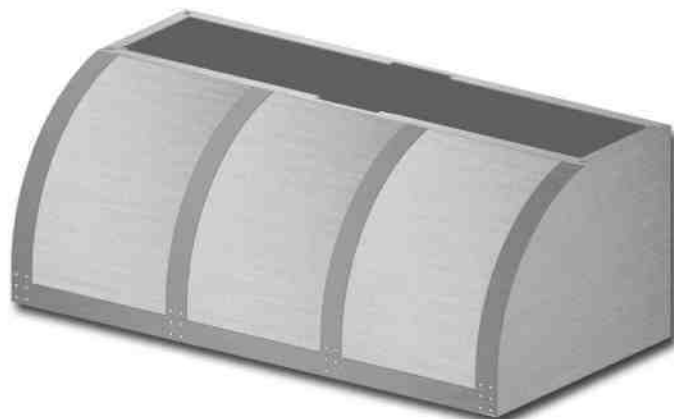

PRODUCT FEATURES

- Professional-grade performance with three exhaust settings and new Boost feature
- Whisper quiet operation
- Heavy duty, commercial grade materials
- Dimmable LED lighting
- Easy-to-use push-button controls
- Innovative, multi-stage grease capture system
- Stainless baffle filters seamlessly remove for easy dishwasher cleaning
- Simple installation
- Accommodates top or rear discharge
- 30" & 36" models: 600 CFM internal fan included
- Duct free recirculating kits available for 30", 36", 42" & 48" models