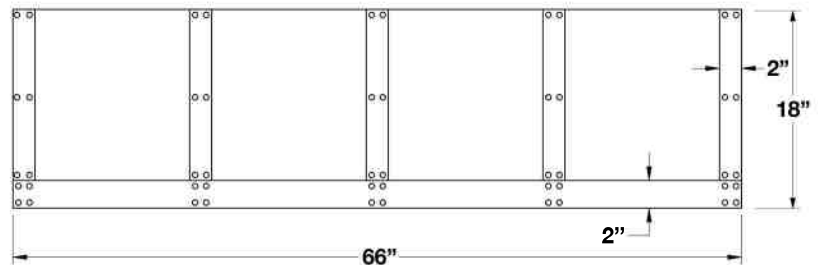

DUCT FREE RECIRCULATING KITS

Maximum CFM power with recirculating kits is 600 CFM. Kits sold separately.

PH-RHKP-30-SS	30" Recirculating Kit
PH-RHKP-36-SS	36" Recirculating Kit
PH-RHKP-42-SS	42" Recirculating Kit
PH-RHKP-48-SS	48" Recirculating Kit