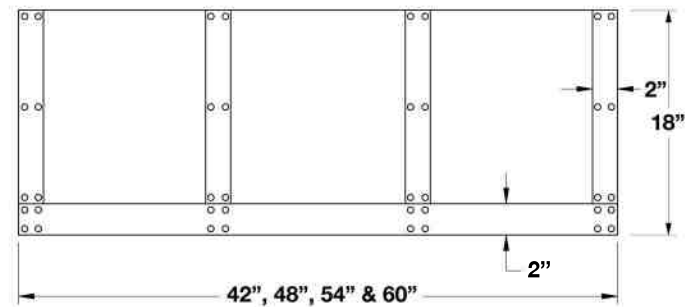

Specifications subject to change without notice.

VENTILATION HOOD DIMENSIONS:

DUCT COVER OPTIONS:

"xx" designates width of hood in model number.

2" Duct Cover	DCBZ0xx002H (<i>Horizontal Strap</i>)
2" Duct Cover	DCBZ0xx002 (<i>Vertical Straps</i>)
6" Duct Cover	DCBZ0xx006
12" Duct Cover	DCBZ0xx012
18" Duct Cover	DCBZ0xx018
24" Duct Cover	DCBZ0xx024
30" Duct Cover	DCBZ0xx030
36" Duct Cover	DCBZ0xx036
42" Duct Cover	DCBZ0xx042
48" Duct Cover	DCBZ0xx048