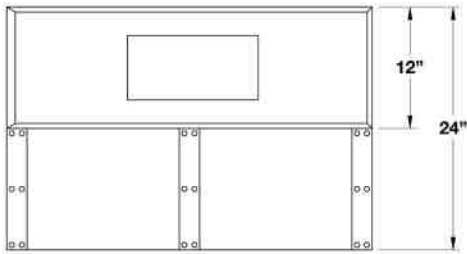

Specifications subject to change without notice.

VENTILATION HOOD DIMENSIONS:

DUCT COVER OPTIONS:

"xx" designates width of hood in model number.

2" Duct Cover	DCBZ0xx002H (<i>Horizontal Strap</i>)
2" Duct Cover	DCBZ0xx002 (<i>Vertical Straps</i>)
6" Duct Cover	DCBZ0xx006
12" Duct Cover	DCBZ0xx012
18" Duct Cover	DCBZ0xx018
24" Duct Cover	DCBZ0xx024
30" Duct Cover	DCBZ0xx030
36" Duct Cover	DCBZ0xx036
42" Duct Cover	DCBZ0xx042
48" Duct Cover	DCBZ0xx048