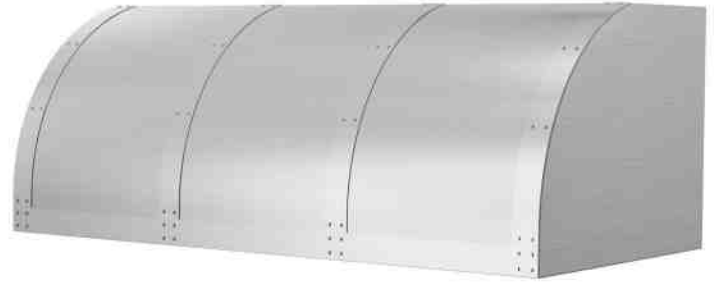

### PRODUCT FEATURES

- Professional-grade performance with three exhaust settings and new Boost feature
- Whisper quiet operation
- Heavy duty, commercial grade materials
- Dimmable LED lighting
- Easy-to-use push-button controls
- Innovative, multi-stage grease capture system
- Stainless baffle filters seamlessly remove for easy dishwasher cleaning
- Simple installation
- Accommodates top or rear discharge
- 30" & 36" models: 600 CFM internal fan included
- Duct free recirculating kits available for 30", 36", 42" & 48" models

### APPEARANCE:

Style: Pro-Style Canopy

Mounting Type: Wall

Venting Type: Ducted