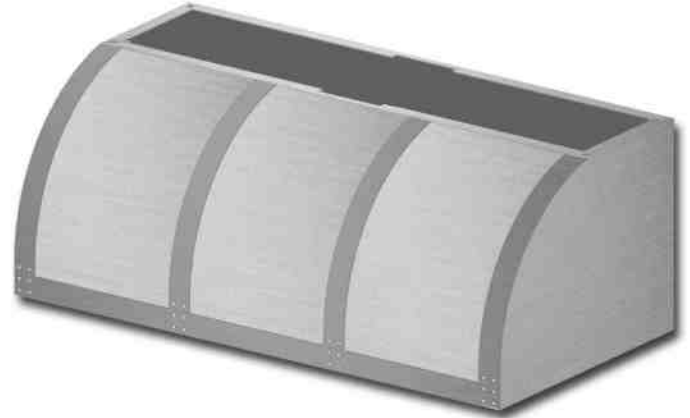

PRODUCT FEATURES

- Professional-grade smoke removal
- 3-speed fan with boost mode efficiently clears the air
- Innovative multi-stage grease capture system
- Enhanced visibility with dimmable LED lighting
- Quiet operation
- Stainless baffle filters seamlessly remove for dishwasher safe cleaning
- Easy-to-use push-button controls
- Accommodates top or rear discharge
- 30" & 36" models: 600 CFM internal fan included
- Duct free recirculating kits available for 30", 36", 42" & 48" models