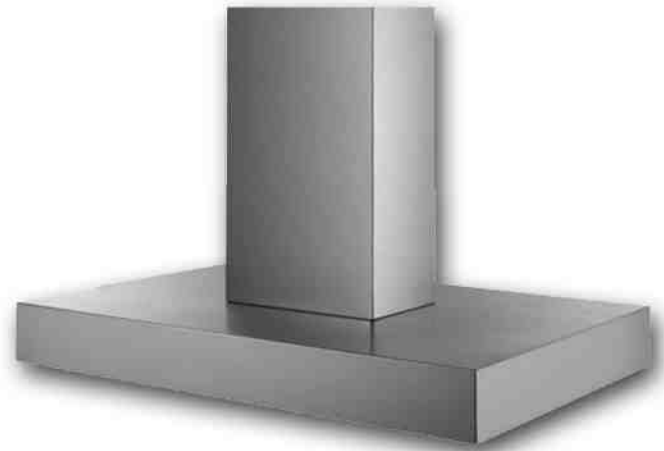

The BlueStar line of pro-style ventilation products are designed to clear the air of smoke, grease and odor. Seamless design is paired with heavy-duty construction to offer uncompromised durability, functionality and style. Customize with over 1,000+ colors and finishes to make a statement piece in any home kitchen.

PRODUCT FEATURES

- Commercial-grade stainless steel construction
- Welded seamless corners
- Commercial-style stainless steel baffle filter system
- 3-speed blower / variable light control
- Halogen lights
- Accommodates top discharge only
- 30" & 36" models: 600 CFM internal fan included
- Included duct cover heights: 18", 24", 30" & 36"
  Also available in 42" & 48" for additional charge

Blower Options:

In-hood Blowers: 600 & 1200CFM

In-line Blowers: 600 & 1200CFM

Remote Blowers: 1000 & 1400CFM

MODELS AVAILABLE

30" Manhattan Island Hood	BS-MANH-I-30-SS
36" Manhattan Island Hood	BS-MANH-I-36-SS
42" Manhattan Island Hood	BS-MANH-I-42-SS
48" Manhattan Island Hood	BS-MANH-I-48-SS
54" Manhattan Island Hood	BS-MANH-I-54-SS
60" Manhattan Island Hood	BS-MANH-I-60-SS
66" Manhattan Island Hood	BS-MANH-I-66-SS

Customization Options:

- 1,000+ Colors & Finishes
- Designer Metals
- Custom Strapping & Rivets
- Full Custom Options

BLOWER OPTIONS	IN-HOOD		IN-LINE		REMOTE		DISCHARGE	
	600	1200	600	1200	1000	1400	TOP	REAR
MODEL #	PH-CFM-600	PH-CFM-1200	PH-INLB600	PH-INBL1200	PH-1000CFMR	PH-1400CFMR		
BS-MANH-I-30-SS	*		*	*	*	*	*	
BS-MANH-I-36-SS	*	*	*	*	*	*	*	
BS-MANH-I-42-SS	*	*	*	*	*	*	*	
BS-MANH-I-48-SS	*	*	*	*	*	*	*	
BS-MANH-I-54-SS	*	*	*	*	*	*	*	
BS-MANH-I-60-SS	*	*	*	*	*	*	*	
BS-MANH-I-66-SS	*	*	*	*	*	*	*	

Denotes blower compatible with specific ventilation hood size. ATEX In-line and HY-EX Remote designated blowers are not compatible with this ventilation hood.

Specifications subject to change without notice.