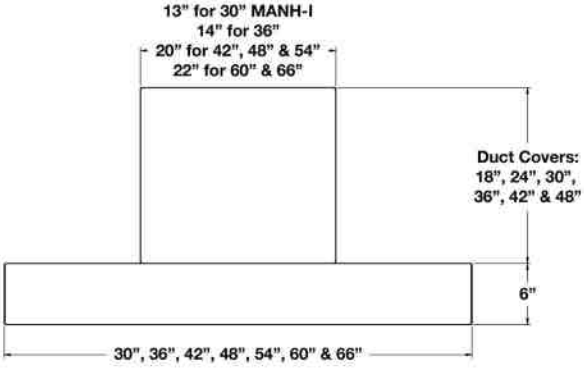

VENTILATION HOOD DIMENSIONS:

DUCT COVER OPTIONS:

"xx" designates width of hood in model number. (*) denotes duct covers available at no charge when purchased with hood.

- 18" Duct Cover * DC-18-MANH-XX-I-SS
- 24" Duct Cover * DC-24-MANH-XX-I-SS
- 30" Duct Cover * DC-30-MANH-XX-I-SS
- 36" Duct Cover * DC-36-MANH-XX-I-SS
- 42" Duct Cover DC-42-MANH-XX-I-SS
- 48" Duct Cover DC-48-MANH-XX-I-SS