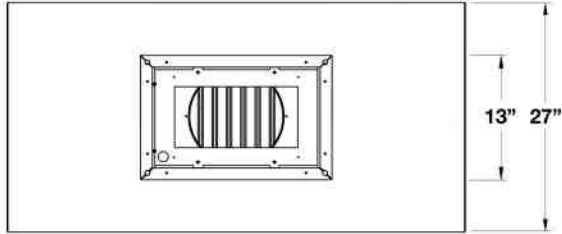

VENTILATION HOOD DIMENSIONS:

DUCT COVER OPTIONS:

"xx" designates width of hood in model number. (*) denotes duct covers available at no charge when purchased with hood.

- 18" Duct Cover * DC-18-MANH-XX-I-SS
- 24" Duct Cover * DC-24-MANH-XX-I-SS
- 30" Duct Cover * DC-30-MANH-XX-I-SS
- 36" Duct Cover * DC-36-MANH-XX-I-SS
- 42" Duct Cover DC-42-MANH-XX-I-SS
- 48" Duct Cover DC-48-MANH-XX-I-SS