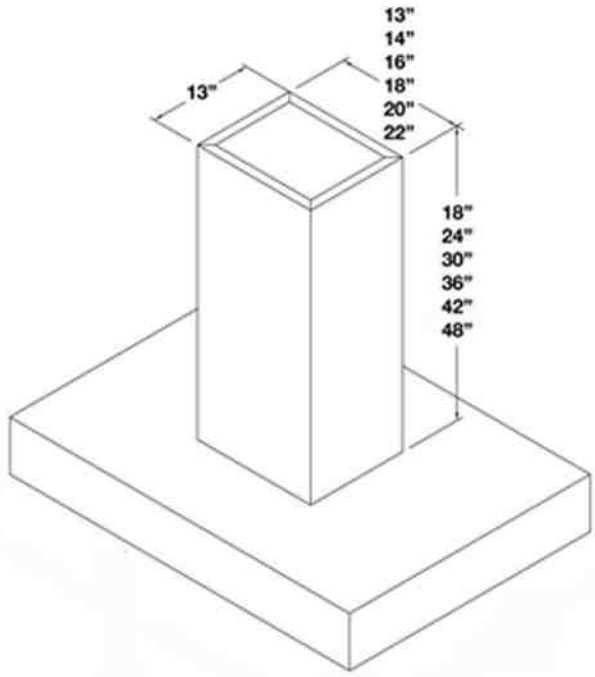

VENTILATION HOOD DIMENSIONS:

DUCT COVER OPTIONS:

"xx" designates width of hood in model number. (*) denotes duct covers available at no charge when purchased with hood.

- 18" Duct Cover * DC-18-MANH-XX-I-SS
- 24" Duct Cover * DC-24-MANH-XX-I-SS
- 30" Duct Cover * DC-30-MANH-XX-I-SS
- 36" Duct Cover * DC-36-MANH-XX-I-SS
- 42" Duct Cover DC-42-MANH-XX-I-SS
- 48" Duct Cover DC-48-MANH-XX-I-SS