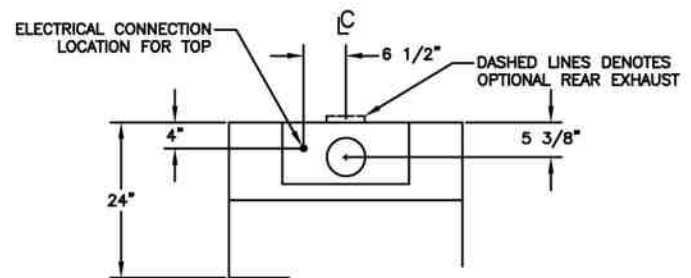

PRODUCT FEATURES

- Handcrafted seamless construction with 16 gauge material
- Includes 600 CFM internal blower
- Dishwasher safe stainless steel baffles
- Welded seamless corners
- Reversible top or rear exhaust
- 3-speed fan / variable light control
- Available in 1,000+ colors and finishes
- Transition or collar required for installation (BS-TR6X15/10RD - Sold separately)