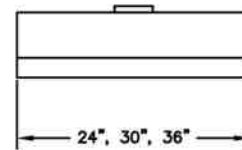

True to BlueStar's heritage as a manufacturer of commercial-quality cooking products for the home, we offer hood lines that combine heavy-duty construction with seamless design to offer uncompromised durability, functionality and beauty. BlueStar Low Profile hoods are available in 24", 30" & 36" sizes & are compatible with our 600 CFM internal blower.

PRODUCT FEATURES

- Handcrafted seamless construction with 16 gauge material
- Includes 600 CFM internal blower
- Dishwasher safe stainless steel baffles
- Welded seamless corners
- Reversible top or rear exhaust
- 3-speed fan / variable light control
- Available in 1,000+ colors and finishes
- Transition or collar required for installation (BS-TR6X15/10RD - Sold separately)

FRONT VIEW

MODELS AVAILABLE

24" Low Profile Hood	BS-LP024V2
30" Low Profile Hood	LP030LP
36" Low Profile Hood	LP036LP

Blower Options:

In-hood Blowers: 600 CFM

BS-LP024V2

LP030LP

LP036LP