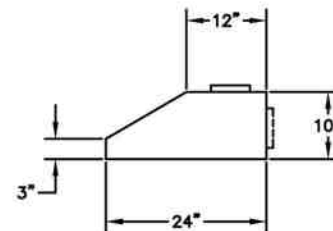

TOP VIEW

FRONT VIEW

RT SIDE VIEW

MODELS AVAILABLE

24" Low Profile Hood	BS-LP024V2
30" Low Profile Hood	LP030LP
36" Low Profile Hood	LP036LP

Blower Options:

In-hood Blowers: 600 CFM

BS-LP024V2