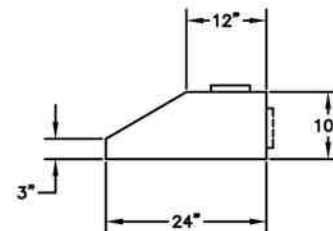

MODELS AVAILABLE

24" Low Profile Hood	BS-LPL24240
30" Low Profile Hood	BS-LPL30240
36" Low Profile Hood	BS-LPL36240

Blower Options:

In-hood Blowers: 600 CFM

TOP VIEW

FRONT VIEW

RT SIDE VIEW

BLOWER OPTIONS										
MODEL	IN-HOOD			IN-LINE		REMOTE		DISCHARGE		
	600	1200		600	1200	1000	1400	TOP	REAR	
BS-LPL24240	*							*	*	
BS-LPL30240	*							*	*	
BS-LPL36240	*							*	*	