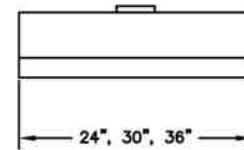

MODELS AVAILABLE

24" Low Profile Hood	BS-LPL24240
30" Low Profile Hood	BS-LPL30240
36" Low Profile Hood	BS-LPL36240

Blower Options:

In-hood Blowers: 600 CFM

TOP VIEW

FRONT VIEW

RT SIDE VIEW

BLOWER OPTIONS										
MODEL	IN-HOOD			IN-LINE		REMOTE		DISCHARGE		
	600	1200		600	1200	1000	1400	TOP	REAR	
BS-LPL24240	*							*	*	
BS-LPL30240	*							*	*	
BS-LPL36240	*							*	*	