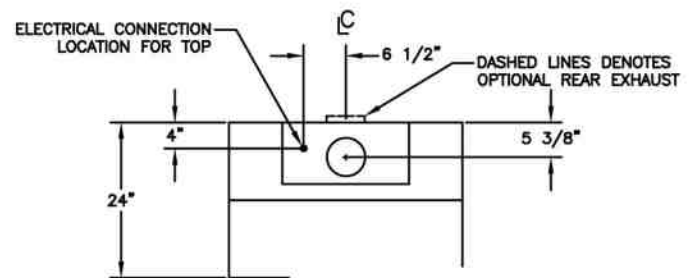

Blower Options:

In-hood Blowers: 600 CFM

TOP VIEW