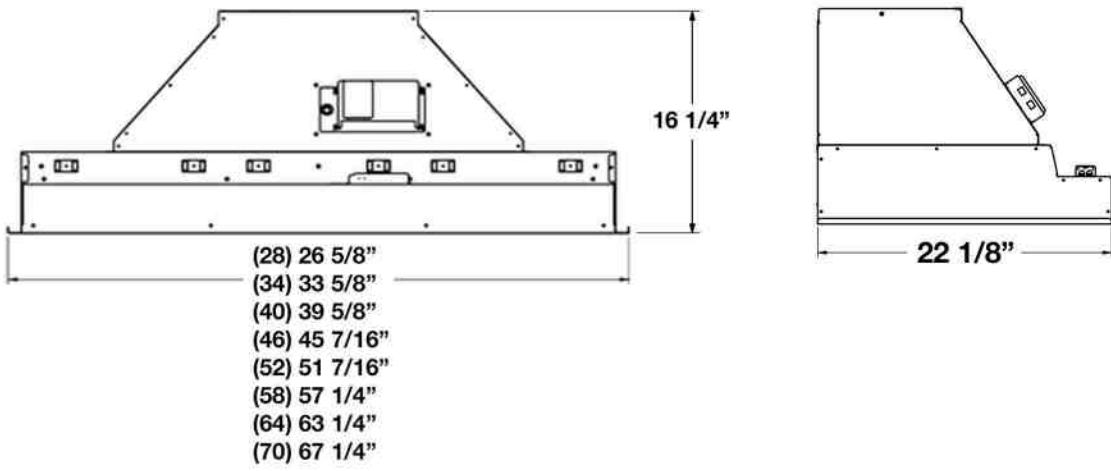

Specifications subject to change without notice.

VENTILATION HOOD DIMENSIONS:

PRODUCT INFORMATION:

APPEARANCE:

Style: Professional Metal Liner

Mounting Type: Wall

Venting Type: Ducted

ELECTRICAL: