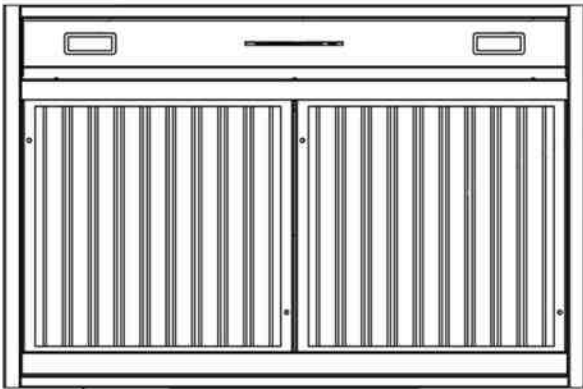

Specifications subject to change without notice.

VENTILATION HOOD DIMENSIONS:

PRODUCT INFORMATION:

APPEARANCE:

Style: Professional Metal Liner

Mounting Type: Wall

Venting Type: Ducted

ELECTRICAL: