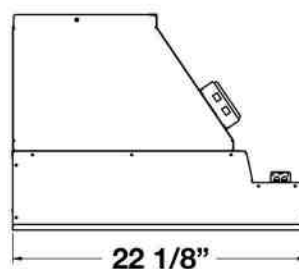

Specifications subject to change without notice.

VENTILATION HOOD DIMENSIONS:

PRODUCT INFORMATION:

APPEARANCE:

Style: Professional Metal Liner

Mounting Type: Wall

Venting Type: Ducted

ELECTRICAL: