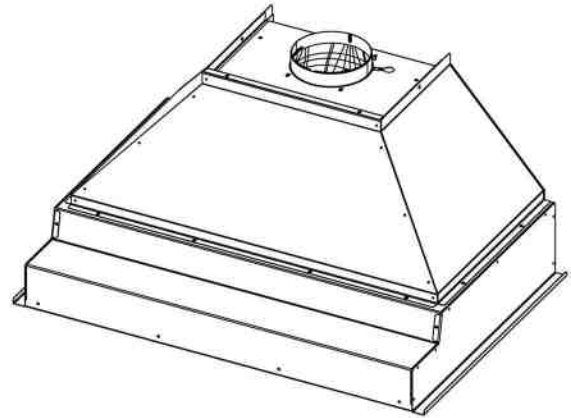

The BlueStar line of pro-style ventilation products are designed to clear the air of smoke, grease and odor. Seamless design is paired with heavy-duty construction to offer uncompromised durability, functionality and style. Customize with over 1,000+ colors and finishes to make a statement piece in any home kitchen.

PRODUCT FEATURES

- Professional-grade smoke removal
- 3-speed fan with boost mode efficiently clears the air
- Innovative multi-stage grease capture system
- Enhanced visibility with dimmable LED lighting
- Quiet operation
- Stainless baffle filters seamlessly remove for dishwasher safe cleaning
- Easy-to-use push-button controls
- Accommodates top or rear discharge
- 28" & 34" models: 600 CFM internal fan included

Blower Options:

In-hood Blowers: 600 & 1200CFM

In-line Blowers: 800 & 1200CFM

Remote Blowers: 1000 & 1400CFM

MODELS AVAILABLE

28" PMLSS Liner	PM028ML
34" PMLSS Liner	PM034ML
40" PMLSS Liner	PM040ML
46" PMLSS Liner	PM046ML
52" PMLSS Liner	PM052ML
58" PMLSS Liner	PM058ML
64" PMLSS Liner	PM064ML

Customization Options:

None

BLOWER OPTIONS	IN-HOOD		IN-LINE		REMOTE		DISCHARGE	
	600	1200	800	1200	1000	1400	TOP	REAR
MODEL #	BS-CFM-600	BS-CFM-1200	ATEX-0.8	ATEX-1.2	HYEX-1.0-GA	HYEX-14.4-GA		
28" Liners	*	*	*	*	*	*	*	*
34" Liners	*	*	*	*	*	*	*	*
40" Liners	*	*	*	*	*	*	*	*
46" Liners	*	*	*	*	*	*	*	*
52" Liners	*	*	*	*	*	*	*	*
58" Liners	*	*	*	*	*	*	*	*
64" Liners	*	*	*	*	*	*	*	*

Specifications subject to change without notice.