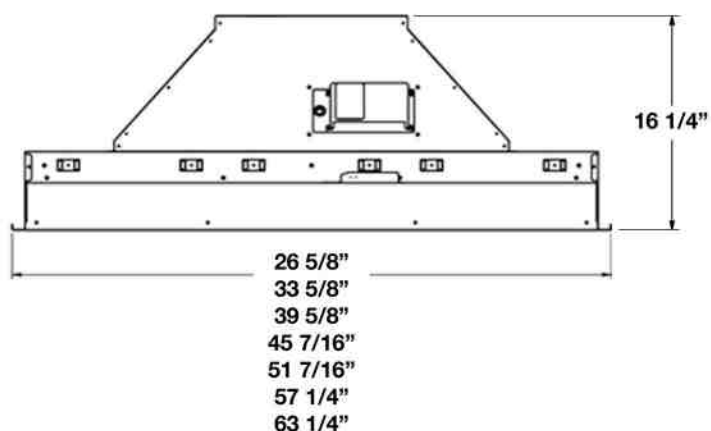

Specifications subject to change without notice.

VENTILATION HOOD DIMENSIONS:

PRODUCT INFORMATION:

APPEARANCE:

Style: Professional Metal Liner

Mounting Type: Wall

Venting Type: Ducted

ELECTRICAL: