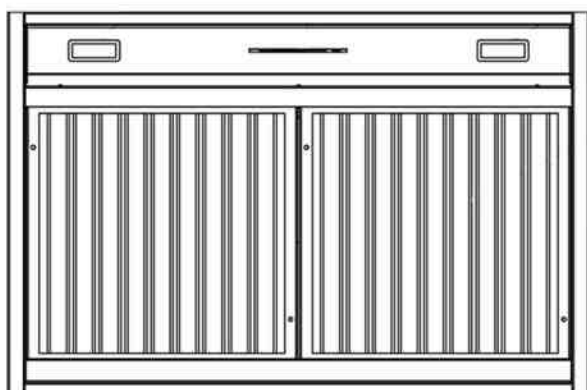

Specifications subject to change without notice.

VENTILATION HOOD DIMENSIONS:

PRODUCT INFORMATION:

APPEARANCE:

Style: Professional Metal Liner

Mounting Type: Wall

Venting Type: Ducted

ELECTRICAL: