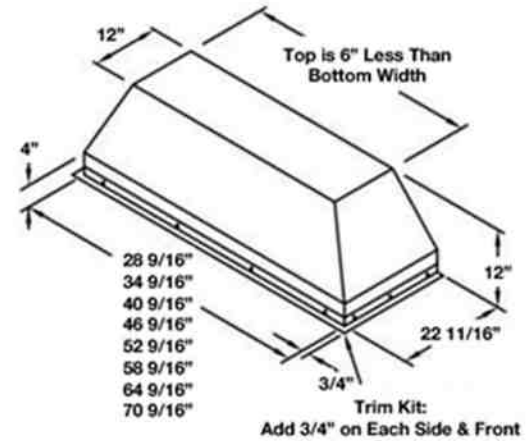

True to BlueStar's heritage as a manufacturer of commercial-quality cooking products for the home, we offer hood lines that combine heavy-duty construction with seamless design to offer uncompromised durability, functionality and beauty. BlueStar hoods are available in 24", 30", 36", 42", 48", 54", 60" and 66" width sizes and peak at 1400CFM.