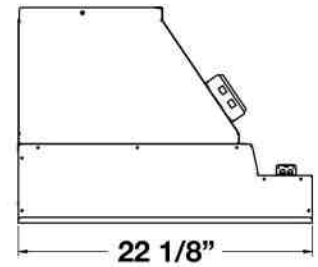

Specifications subject to change without notice.

VENTILATION HOOD DIMENSIONS:

3" STAINLESS STEEL SPACER
 MECHANICALLY FASTENED TO
 HOOD STRUCTURE (BY OTHERS)
 QTY:2

PRODUCT INFORMATION:

APPEARANCE:

Style: Professional Metal Liner