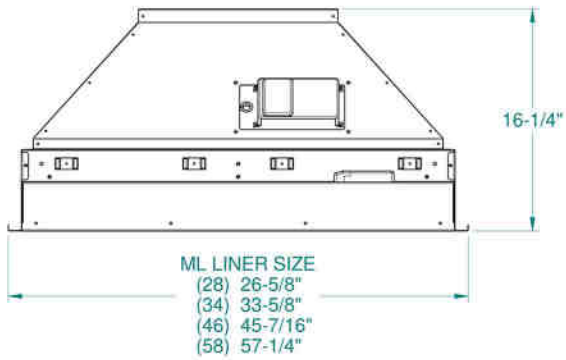

Specifications subject to change without notice.

VENTILATION HOOD DIMENSIONS:

3" STAINLESS STEEL SPACER
 MECHANICALLY FASTENED TO
 HOOD STRUCTURE (BY OTHERS)
 QTY:2

PRODUCT INFORMATION:

APPEARANCE:

Style: Professional Metal Liner