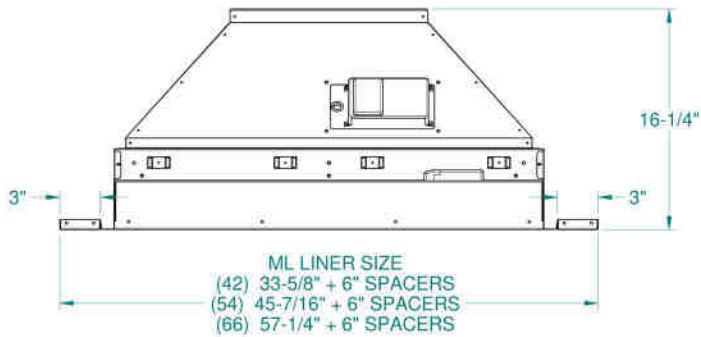

Specifications subject to change without notice.

VENTILATION HOOD DIMENSIONS:

3" STAINLESS STEEL SPACER
 MECHANICALLY FASTENED TO
 HOOD STRUCTURE (BY OTHERS)
 QTY:2

PRODUCT INFORMATION:

APPEARANCE:

Style: Professional Metal Liner