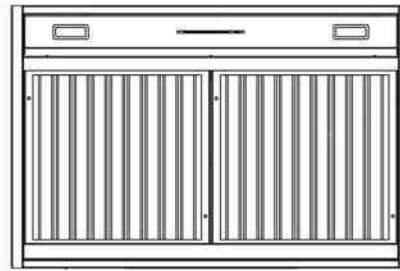

VENTILATION HOOD DIMENSIONS:

3" STAINLESS STEEL SPACER
MECHANICALLY FASTENED TO
HOOD STRUCTURE (BY OTHERS)
QTY:2