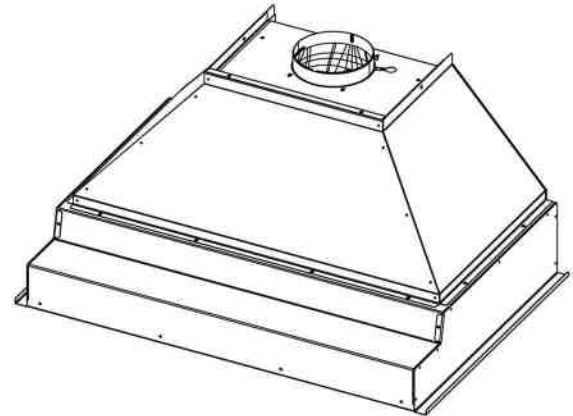

The BlueStar line of pro-style ventilation products are designed to clear the air of smoke, grease and odor. Seamless design is paired with heavy-duty construction to offer uncompromised durability, functionality and style. Customize with over 1,000+ colors and finishes to make a statement piece in any home kitchen.

PRODUCT FEATURES

- Professional-grade smoke removal
- 3-speed fan with boost mode efficiently clears the air
- Innovative multi-stage grease capture system
- Enhanced visibility with dimmable LED lighting
- Quiet operation
- Stainless baffle filters seamlessly remove for dishwasher safe cleaning
- Easy-to-use push-button controls
- Accommodates top or rear discharge
- 28" & 34" models: 600 CFM internal fan included

Blower Options:

In-hood Blowers: 600 & 1200CFM

In-line Blowers: 800 & 1200CFM

Remote Blowers: 1000 & 1400CFM

MODELS AVAILABLE

28" PMLSS Liner	PM028ML
34" PMLSS Liner	PM034ML
40" PMLSS Liner	PM040ML
46" PMLSS Liner	PM046ML
52" PMLSS Liner	PM052ML
58" PMLSS Liner	PM058ML
64" PMLSS Liner	PM064ML

Customization Options:

None

BLOWER OPTIONS	IN-HOOD		IN-LINE		REMOTE		DISCHARGE	
	600	1200	800	1200	1000	1400	TOP	REAR
MODEL #	BS-CFM-600	BS-CFM-1200	ATEX-0.8	ATEX-1.2	HYEX-1.0-GA	HYEX-14.4-GA		
28" Liners	*	*	*	*	*	*	*	*
34" Liners	*	*	*	*	*	*	*	*
40" Liners	*	*	*	*	*	*	*	*
46" Liners	*	*	*	*	*	*	*	*
52" Liners	*	*	*	*	*	*	*	*
58" Liners	*	*	*	*	*	*	*	*
64" Liners	*	*	*	*	*	*	*	*

Specifications subject to change without notice.