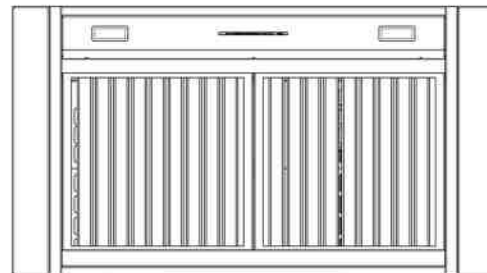

Specifications subject to change without notice.

VENTILATION HOOD DIMENSIONS:

3" STAINLESS STEEL SPACER
 MECHANICALLY FASTENED TO
 HOOD STRUCTURE (BY OTHERS)
 QTY:2

PRODUCT INFORMATION:

APPEARANCE:

Style: Professional Metal Liner