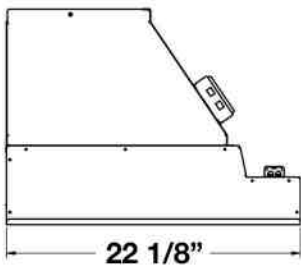

Customization Options:

None

BLOWER OPTIONS	IN-HOOD		IN-LINE		REMOTE		DISCHARGE	
	600	1200	800	1200	1000	1400	TOP	REAR
MODEL #	BS-CFM-600	BS-CFM-1200	ATEX-0.8	ATEX-1.2	HYEX-1.0-GA	HYEX-14.4-GA		
28" Liners	*	*	*	*	*	*	*	*
34" Liners	*	*	*	*	*	*	*	*
40" Liners	*	*	*	*	*	*	*	*
46" Liners	*	*	*	*	*	*	*	*
52" Liners	*	*	*	*	*	*	*	*
58" Liners	*	*	*	*	*	*	*	*
64" Liners	*	*	*	*	*	*	*	*

Specifications subject to change without notice.

VENTILATION HOOD DIMENSIONS:

3" STAINLESS STEEL SPACER
 MECHANICALLY FASTENED TO
 HOOD STRUCTURE (BY OTHERS)
 QTY:2

PRODUCT INFORMATION:

APPEARANCE:

Style: Professional Metal Liner