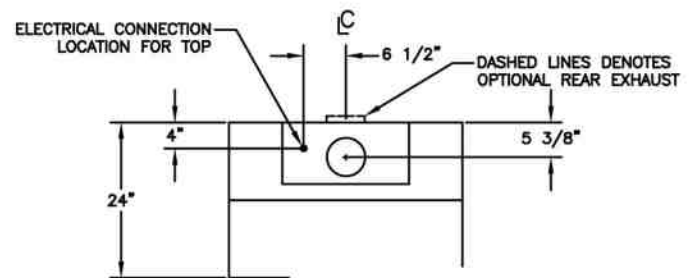

PRODUCT FEATURES

- Handcrafted seamless construction with 16 gauge material
- Includes 600 CFM internal blower
- Dishwasher safe stainless steel baffles
- Welded seamless corners
- Reversible top or rear exhaust
- 3-speed fan / variable light control
- Available in 1,000+ colors and finishes
- Transition or collar required for installation (BS-TR6X15/10RD - Sold separately)