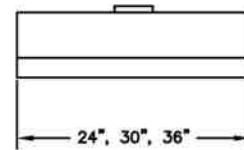

True to BlueStar's heritage as a manufacturer of commercial-quality cooking products for the home, we offer hood lines that combine heavy-duty construction with seamless design to offer uncompromised durability, functionality and beauty. BlueStar Low Profile hoods are available in 24", 30" & 36" sizes & are compatible with our 600 CFM internal blower.

PRODUCT FEATURES

- Handcrafted seamless construction with 16 gauge material
- Includes 600 CFM internal blower
- Dishwasher safe stainless steel baffles
- Welded seamless corners
- Reversible top or rear exhaust
- 3-speed fan / variable light control
- Available in 1,000+ colors and finishes
- Transition or collar required for installation (BS-TR6X15/10RD - Sold separately)

FRONT VIEW

MODELS AVAILABLE

24" Low Profile Hood	BS-LP024V2
30" Low Profile Hood	LP030LP
36" Low Profile Hood	LP036LP

Blower Options:

In-hood Blowers: 600 CFM

BS-LP024V2

LP030LP

LP036LP