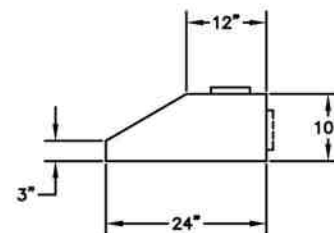

TOP VIEW

FRONT VIEW

RT SIDE VIEW

MODELS AVAILABLE

24" Low Profile Hood	BS-LP024V2
30" Low Profile Hood	LP030LP
36" Low Profile Hood	LP036LP

Blower Options:

In-hood Blowers: 600 CFM

BS-LP024V2