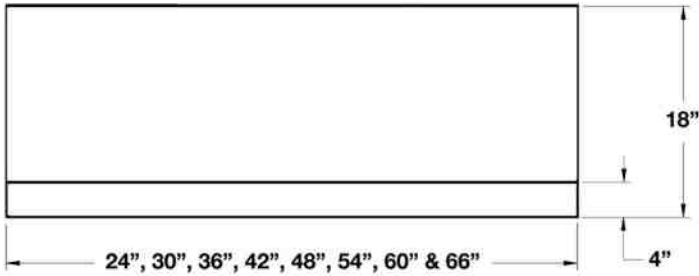

Specifications subject to change without notice.

VENTILATION HOOD DIMENSIONS:

DUCT COVER OPTIONS:

DCSW03012	12" Duct Cover for 30" Proline
DCSW03612	12" Duct Cover for 36" Proline
DCSW04212	12" Duct Cover for 42" Proline
DCSW04812	12" Duct Cover for 48" Proline
DCSW05412	12" Duct Cover for 54" Proline
DCSW06012	12" Duct Cover for 60" Proline
DCSW06612	12" Duct Cover for 66" Proline