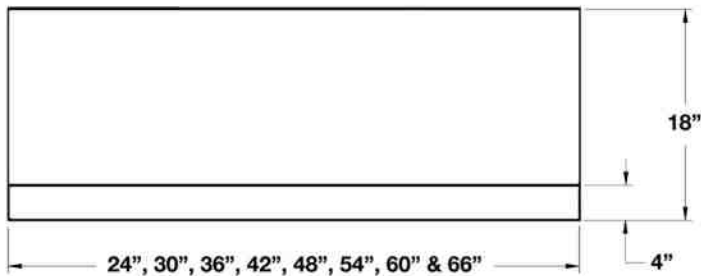

Specifications subject to change without notice.

VENTILATION HOOD DIMENSIONS:

DUCT COVER OPTIONS:

DCSW03012	12" Duct Cover for 30" Proline
DCSW03612	12" Duct Cover for 36" Proline
DCSW04212	12" Duct Cover for 42" Proline
DCSW04812	12" Duct Cover for 48" Proline
DCSW05412	12" Duct Cover for 54" Proline
DCSW06012	12" Duct Cover for 60" Proline
DCSW06612	12" Duct Cover for 66" Proline