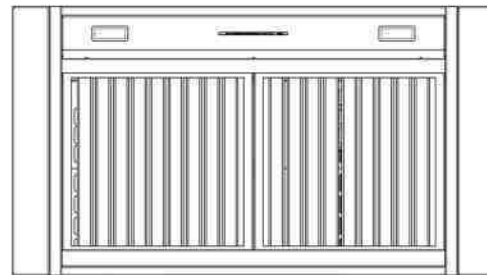

Specifications subject to change without notice.

VENTILATION HOOD DIMENSIONS:

3" STAINLESS STEEL SPACER
 MECHANICALLY FASTENED TO
 HOOD STRUCTURE (BY OTHERS)
 QTY:2

PRODUCT INFORMATION:

APPEARANCE:

Style: Professional Metal Liner