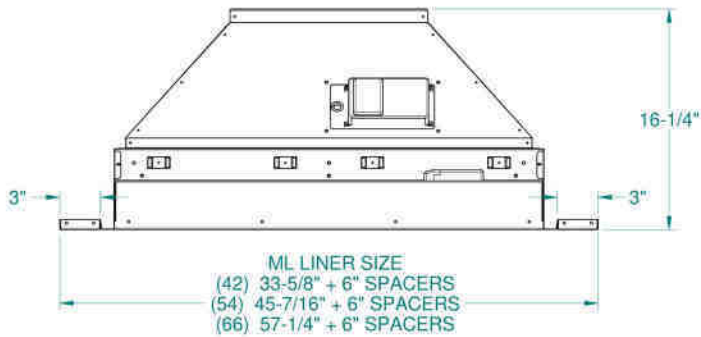

Specifications subject to change without notice.

VENTILATION HOOD DIMENSIONS:

3" STAINLESS STEEL SPACER
 MECHANICALLY FASTENED TO
 HOOD STRUCTURE (BY OTHERS)
 QTY:2

PRODUCT INFORMATION:

APPEARANCE:

Style: Professional Metal Liner