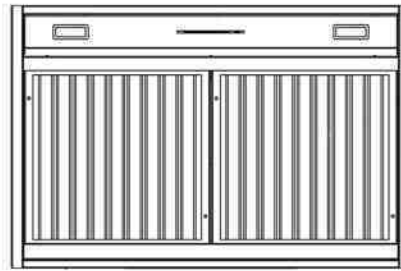

VENTILATION HOOD DIMENSIONS:

3" STAINLESS STEEL SPACER
MECHANICALLY FASTENED TO
HOOD STRUCTURE (BY OTHERS)
QTY:2