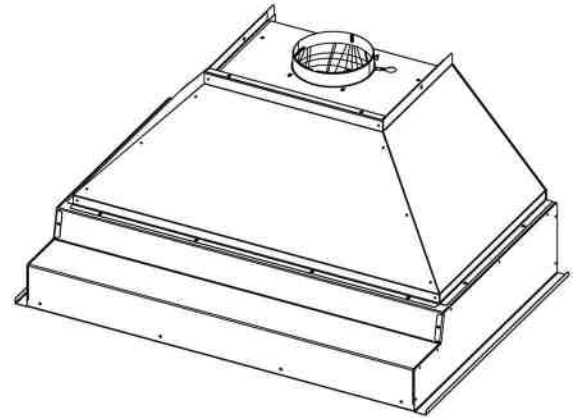

The all-new BlueStar pro-style ventilation liners feature enhanced power and performance and whisper quiet operation. Seamless design is paired with heavy-duty construction to offer uncompromised durability, functionality and style.

PRODUCT FEATURES

- Professional-grade performance with three exhaust settings and new Boost feature
- Whisper quiet operation
- Heavy duty, commercial grade materials
- Dimmable LED lighting
- Easy-to-use push-button controls
- Innovative, multi-stage grease capture system
- Stainless baffle filters seamlessly remove for easy dishwasher cleaning
- Simple installation
- Accommodates top or rear discharge
- 28" & 34" models: 600 CFM internal fan included

Blower Options:

In-hood Blowers: 600 & 1200CFM

In-line Blowers: 800 & 1200CFM

Remote Blowers: 1000 & 1400CFM

MODELS AVAILABLE

28" PMLSS Liner	PM028ML
34" PMLSS Liner	PM034ML
40" PMLSS Liner	PM040ML
46" PMLSS Liner	PM046ML
52" PMLSS Liner	PM052ML
58" PMLSS Liner	PM058ML
64" PMLSS Liner	PM064ML
70" PMLSS Liner	PM070ML

Customization Options:

None

BLOWER OPTIONS	IN-HOOD		IN-LINE		REMOTE		DISCHARGE	
	600	1200	800	1200	1000	1400	TOP	REAR
MODEL #	BS-CFM-600	BS-CFM-1200	ATEX-0.8	ATEX-1.2	HYEX-1.0-GA	HYEX-14.4-GA		
28" Liners	*		*	*	*	*	*	*
34" Liners	*	*	*	*	*	*	*	*
40" Liners	*	*	*	*	*	*	*	*
46" Liners	*	*	*	*	*	*	*	*
52" Liners	*	*	*	*	*	*	*	*
58" Liners	*	*	*	*	*	*	*	*
64" Liners	*	*	*	*	*	*	*	*
70" Liners	*	*	*	*	*	*	*	*

Specifications subject to change without notice.