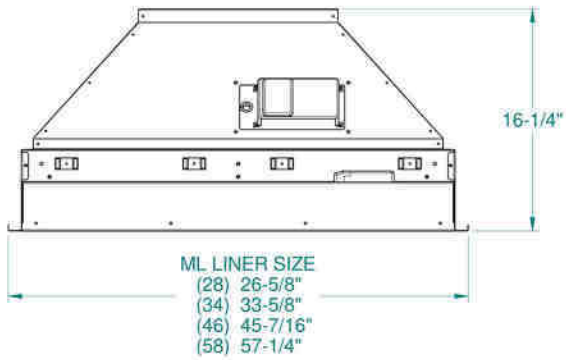

Specifications subject to change without notice.

VENTILATION HOOD DIMENSIONS:

3" STAINLESS STEEL SPACER
 MECHANICALLY FASTENED TO
 HOOD STRUCTURE (BY OTHERS)
 QTY:2

PRODUCT INFORMATION:

APPEARANCE:

Style: Professional Metal Liner