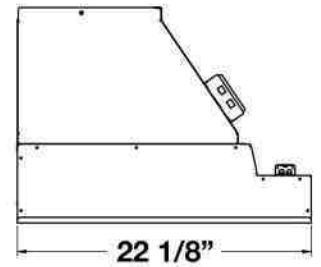

Specifications subject to change without notice.

VENTILATION HOOD DIMENSIONS:

3" STAINLESS STEEL SPACER
 MECHANICALLY FASTENED TO
 HOOD STRUCTURE (BY OTHERS)
 QTY:2

PRODUCT INFORMATION:

APPEARANCE:

Style: Professional Metal Liner