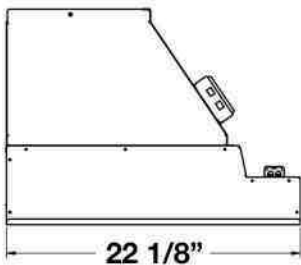

Customization Options:

None

BLOWER OPTIONS	IN-HOOD		IN-LINE		REMOTE		DISCHARGE	
	600	1200	800	1200	1000	1400	TOP	REAR
MODEL #	BS-CFM-600	BS-CFM-1200	ATEX-0.8	ATEX-1.2	HYEX-1.0-GA	HYEX-14.4-GA		
28" Liners	*		*	*	*	*	*	*
34" Liners	*	*	*	*	*	*	*	*
40" Liners	*	*	*	*	*	*	*	*
46" Liners	*	*	*	*	*	*	*	*
52" Liners	*	*	*	*	*	*	*	*
58" Liners	*	*	*	*	*	*	*	*
64" Liners	*	*	*	*	*	*	*	*
70" Liners	*	*	*	*	*	*	*	*

Specifications subject to change without notice.

VENTILATION HOOD DIMENSIONS:

3" STAINLESS STEEL SPACER
 MECHANICALLY FASTENED TO
 HOOD STRUCTURE (BY OTHERS)
 QTY:2

PRODUCT INFORMATION:

APPEARANCE:

Style: Professional Metal Liner