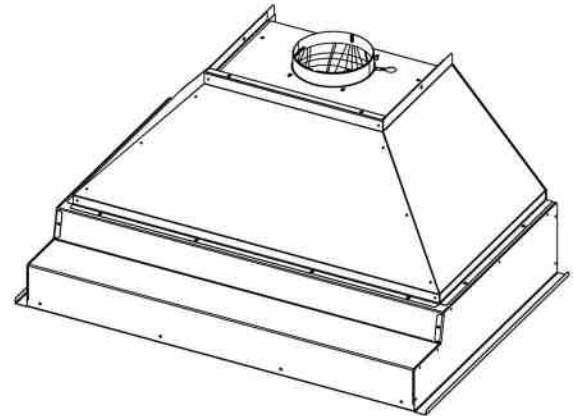

The BlueStar line of pro-style ventilation products are designed to clear the air of smoke, grease and odor. Seamless design is paired with heavy-duty construction to offer uncompromised durability, functionality and style. Customize with over 1,000+ colors and finishes to make a statement piece in any home kitchen.

PRODUCT FEATURES

- Professional-grade performance with three exhaust settings and new Boost feature
- Whisper quiet operation
- Heavy duty, commercial grade materials
- Dimmable LED lighting
- Easy-to-use push-button controls
- Innovative, multi-stage grease capture system
- Stainless baffle filters seamlessly remove for easy dishwasher cleaning
- Simple installation
- Accommodates top or rear discharge
- 28" & 34" models: 600 CFM internal fan included

Blower Options:

In-hood Blowers: 600 & 1200CFM

In-line Blowers: 800 & 1200CFM

Remote Blowers: 1000 & 1400CFM

MODELS AVAILABLE

28" PMLSS Liner	PM028ML
34" PMLSS Liner	PM034ML
40" PMLSS Liner	PM040ML
46" PMLSS Liner	PM046ML
52" PMLSS Liner	PM052ML
58" PMLSS Liner	PM058ML
64" PMLSS Liner	PM064ML
70" PMLSS Liner	PM070ML

Customization Options:

None

BLOWER OPTIONS	IN-HOOD		IN-LINE		REMOTE		DISCHARGE	
	600	1200	800	1200	1000	1400	TOP	REAR
CFM POWER	600	1200	800	1200	1000	1400		
MODEL #	BS-CFM-600	BS-CFM-1200	ATEX-0.8	ATEX-1.2	HYEX-1.0-GA	HYEX-14.4-GA		
UMRP	$695	$995	$935	$990	$1,045	$1,078		
28" Liners	*	*	*	*	*	*	*	*
34" Liners	*	*	*	*	*	*	*	*
40" Liners	*	*	*	*	*	*	*	*
46" Liners	*	*	*	*	*	*	*	*
52" Liners	*	*	*	*	*	*	*	*
58" Liners	*	*	*	*	*	*	*	*
64" Liners	*	*	*	*	*	*	*	*
70" Liners	*	*	*	*	*	*	*	*

Specifications subject to change without notice.