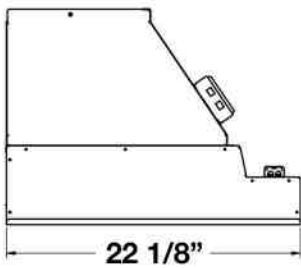

PRODUCT INFORMATION:

APPEARANCE:

Style: Professional Metal Liner

Mounting Type: Wall

Venting Type: Ducted

ELECTRICAL:

3-prong, Non-GFCI Or AFCI outlet - 120Volt, 10amp

Energy Star: No