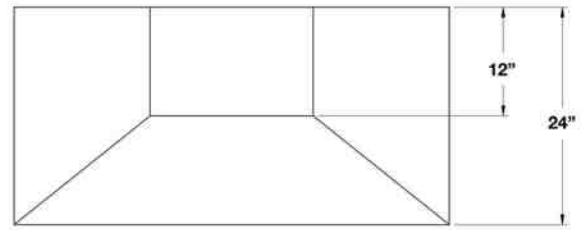

VENTILATION HOOD DIMENSIONS:

DUCT COVER OPTIONS:

"xx" designates width of hood in model number. (*) denotes duct covers available at no charge when purchased with hood.

DCTxxx9 *	Flue for 9' ceiling
DCTxxx95	Flue for 9.5' ceiling
DCTxxx10	Flue for 10' ceiling
DCTxxx105	Flue for 10.5' ceiling
DCTxxx11	Flue for 11' ceiling
DCTxxx115	Flue for 11.5' ceiling
DCTxxx12	Flue for 12' ceiling

PRODUCT INFORMATION:

APPEARANCE:

Style: Chimney
Mounting Type: Wall
Venting Type: Ducted

ELECTRICAL:

3-prong, Non-GFCI Oor AFCI outlet - 120Volt, 10amp
Energy Star: No