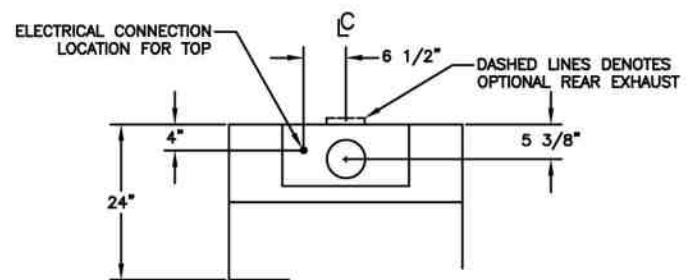

Blower Options:

In-hood Blowers: 600 CFM

TOP VIEW