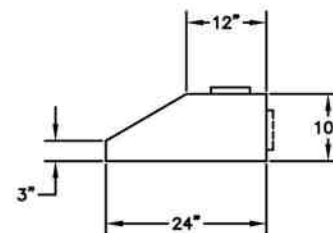

### MODELS AVAILABLE

24" Low Profile Hood	BS-LP024V2
30" Low Profile Hood	LP030LP
36" Low Profile Hood	LP036LP

**Blower Options:**

In-hood Blowers: 600 CFM

TOP VIEW

FRONT VIEW

RT SIDE VIEW

BS-LP024V2