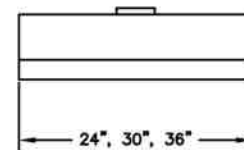

### MODELS AVAILABLE

24" Low Profile Hood	BS-LP024V2
30" Low Profile Hood	LP030LP
36" Low Profile Hood	LP036LP

**Blower Options:**

In-hood Blowers: 600 CFM

TOP VIEW

FRONT VIEW

RT SIDE VIEW

BS-LP024V2