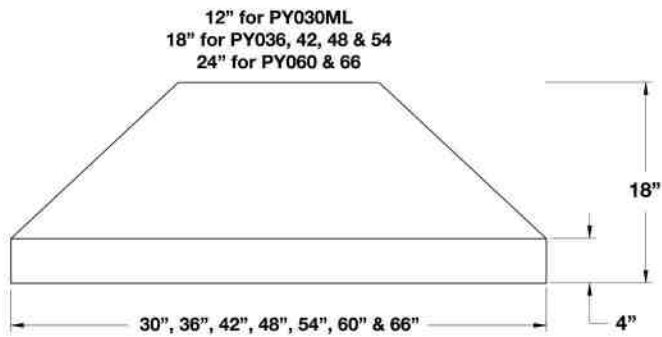

### MODELS AVAILABLE

30" Pyramid Hood	PY030ML
36" Pyramid Hood	PY036ML
42" Pyramid Hood	PY042ML
48" Pyramid Hood	PY048ML
54" Pyramid Hood	PY054ML
60" Pyramid Hood	PY060ML
66" Pyramid Hood	PY066ML

## VENTILATION HOOD DIMENSIONS: