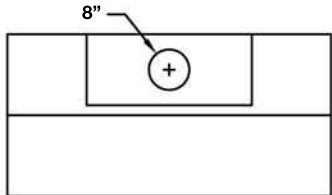

VENTILATION HOOD DIMENSIONS

TOP VIEW

FRONT VIEW

RT SIDE VIEW

BACK VIEW

600 CFM BLOWER

1200 CFM BLOWER

Specifications subject to change without notice. Width tolerance is +/- 1/16"