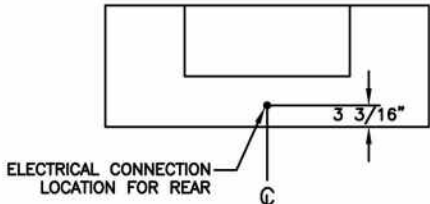

VENTILATION HOOD DIMENSIONS

TOP VIEW

FRONT VIEW

RT SIDE VIEW

BACK VIEW

600 CFM BLOWER

1200 CFM BLOWER

Specifications subject to change without notice. Width tolerance is +/- 1/16"