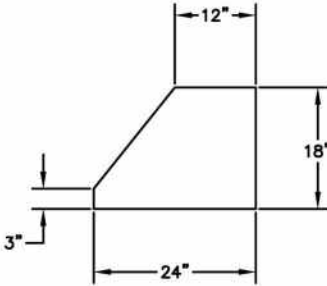

BLOWER OPTIONS								
	IN-HOOD		IN-LINE		REMOTE		DISCHARGE	
	600	1200	600	1200	1000	1400	TOP	REAR
MODEL #	BS-CFM-600	BS-CFM-1200	PH-INLB600	PH-INLB1200	PH-1000CFMR	PH-1400CFMR		
BS-PL24240 TS	•		•	•	•	•	•	•
BS-PL30240 TS	•	•	•	•	•	•	•	•
BS-PL36240 TS	•	•	•	•	•	•	•	•
BS-PL42240 TS	•	•	•	•	•	•	•	•
BS-PL48240 TS	•	•	•	•	•	•	•	•
BS-PL54240 TS	•	•	•	•	•	•	•	•
BS-PL60240 TS	•	•	•	•	•	•	•	•
BS-PL66240 TS	•	•	•	•	•	•	•	•
•	Denotes blower compatible with specific ventilation hood size. Abbaka designated blowers are not compatible with this ventilation hood.							

VENTILATION HOOD DIMENSIONS

TOP VIEW

FRONT VIEW

RT SIDE VIEW

BACK VIEW

600 CFM BLOWER

1200 CFM BLOWER

Specifications subject to change without notice. Width tolerance is +/- 1/16"