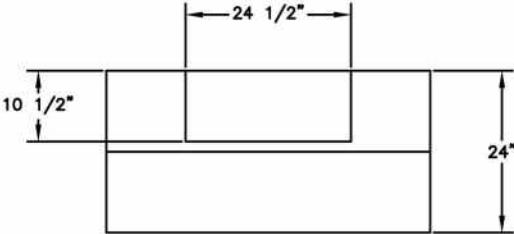

VENTILATION HOOD DIMENSIONS

TOP VIEW

FRONT VIEW

RT SIDE VIEW

BACK VIEW

600 CFM BLOWER

1200 CFM BLOWER

Specifications subject to change without notice. Width tolerance is +/- 1/16"