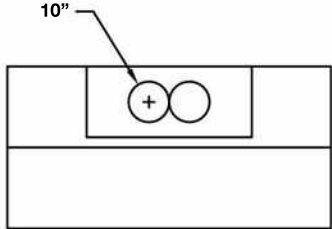

VENTILATION HOOD DIMENSIONS

TOP VIEW

FRONT VIEW

RT SIDE VIEW

BACK VIEW

600 CFM BLOWER

1200 CFM BLOWER

Specifications subject to change without notice. Width tolerance is +/- 1/16"