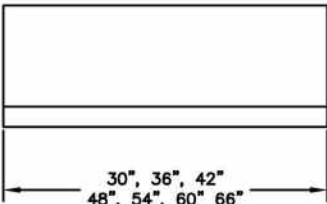

VENTILATION HOOD DIMENSIONS

TOP VIEW

FRONT VIEW

RT SIDE VIEW

BACK VIEW

600 CFM BLOWER

1200 CFM BLOWER

Specifications subject to change without notice. Width tolerance is +/- 1/16"