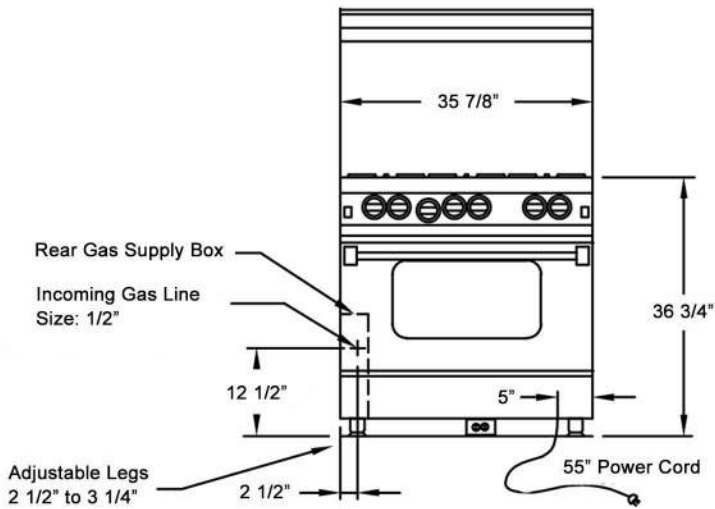

Electrical cord located in back of unit

Location of electrical outlet must not be higher than 3" from floor if located behind the unit or can be located in an adjoining cabinet.