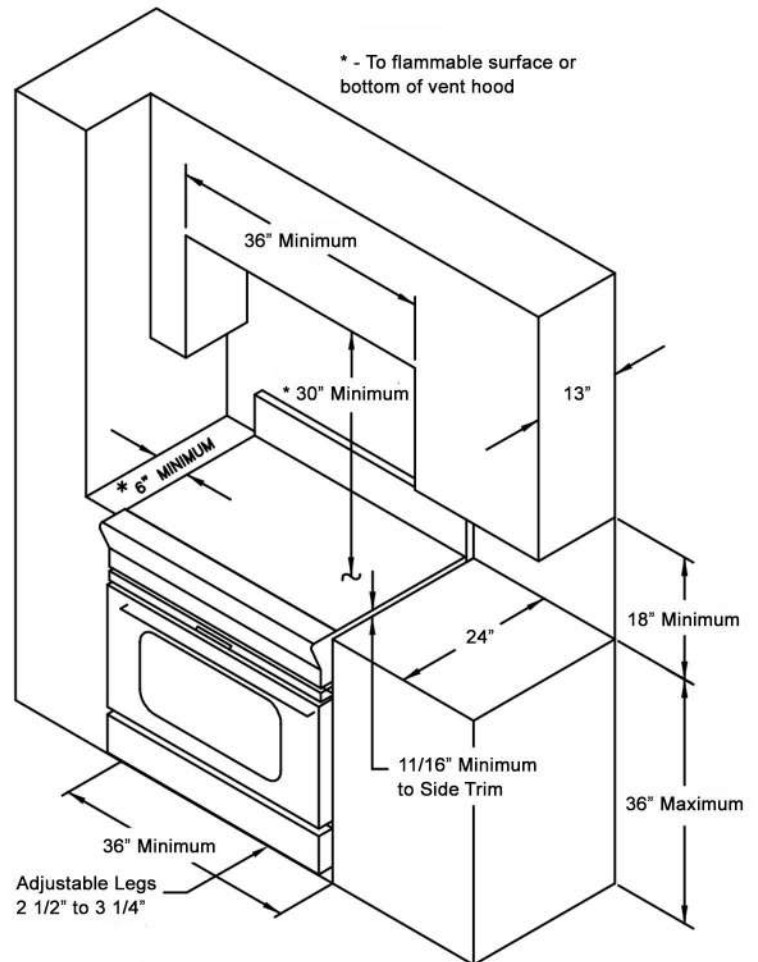

SPECIFICATIONS

Range Dimensions: 35.875"W x 24"D x 36.75"H
 Oven Interior: 29.25"W x 20"D x 15"H
 Top Burner Rating: 22,000 BTUs
 Simmer Burner Rating: 1,300 BTUs
 12" Charbroiler Rating: 15,000 BTUs
 Oven Burner Rating: 30,000 BTUs
 Infrared Broiler Rating: 15,000 BTUs
 Electrical Requirements: 120V, 60Hz, 15 AMPs, 1 PH
 (Unit must be on a Non-GFI, dedicated outlet)
 Operating Gas Pressure: NAT: 5.0" WC, LP: 10.0" WC
 Incoming Gas Line: 1/2"
 Installation Clearance: 0" Side Cabinet | 0" Back Wall

*All specifications subject to change without notice.
 Visit www.bluestarcooking.com prior to site preparation or installation.*

Electrical cord located in back of unit

Location of electrical outlet must not be higher than 3" from floor if located behind the unit or can be located in an adjoining cabinet.

- (A) Island Trim Height 37 1/2"
- (B) 6" Backguard Height 43"
- (C) 17" Backguard Height 54"
- (D) High Shelf Height 60 3/4"

RELATED PRODUCTS

PRO Built-In Refrigeration

Designer Series Vent Hoods

CLEARANCES