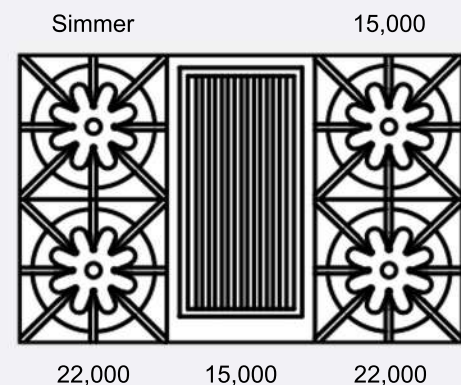

BURNER CONFIGURATION

ADDITIONAL CUSTOMIZATION OPTIONS

- 1,000+ Colors & finishes plus 10 designer trim options
- Painted knobs
- Backguard options
- Swing door

*All specifications subject to change without notice.
Visit www.bluestarcooking.com prior to site preparation or installation.*