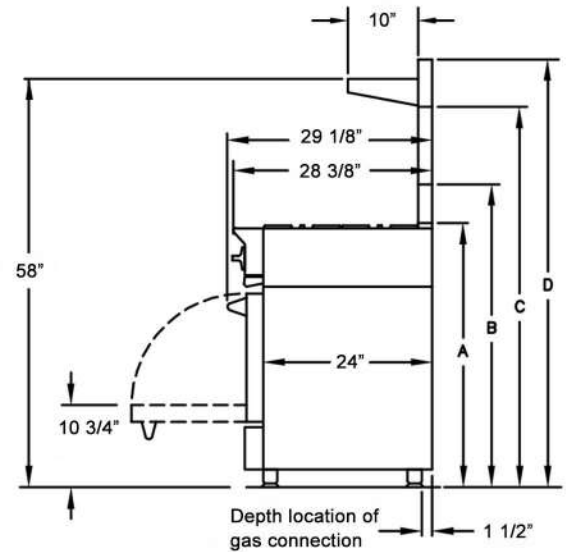

Electrical cord located in back of unit

Location of electrical outlet must not be higher than 3" from floor if located behind the unit or can be located in an adjoining cabinet.

- (A) Island Trim Height 37 1/2"
- (B) 6" Backguard Height 43"
- (C) 17" Backguard Height 54"
- (D) High Shelf Height 60 3/4"

RELATED PRODUCTS

CLEARANCES