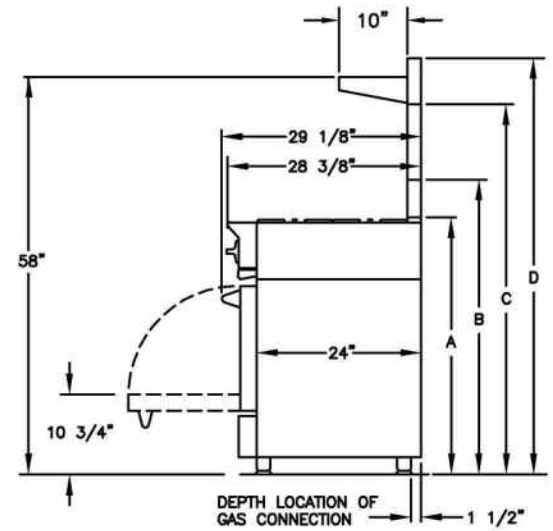

ELECTRICAL CORD LOCATED IN BACK OF UNIT
LOCATION OF ELECTRICAL OUTLET MUST NOT BE HIGHER THAN 3" FROM FLOOR IF LOCATED BEHIND THE UNIT OR CAN BE LOCATED IN AN ADJOINING CABINET.

A - ISLAND TRIM HEIGHT - 37 1/2"
B - 6" STANDARD BACKGUARD HEIGHT - 43"
C - 17" BACKGUARD HEIGHT - 54"
D - HIGH SHELF BACKGUARD HEIGHT - 60 3/4"

RELATED PRODUCTS

VENTILATION

SALAMANDER BROILER