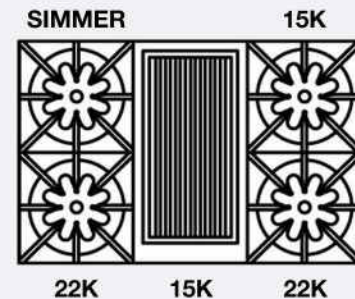

BURNER CONFIGURATION

ADDITIONAL CUSTOMIZATION OPTIONS

- Burner configurations
- Integrated cooktop options
- Door options
- Backguards
- Knob colors
- Trim options

*All specifications subject to change without notice.
Contact BlueStar Customer Service at (800) 449 - 8691
prior to installation or site preparation.*