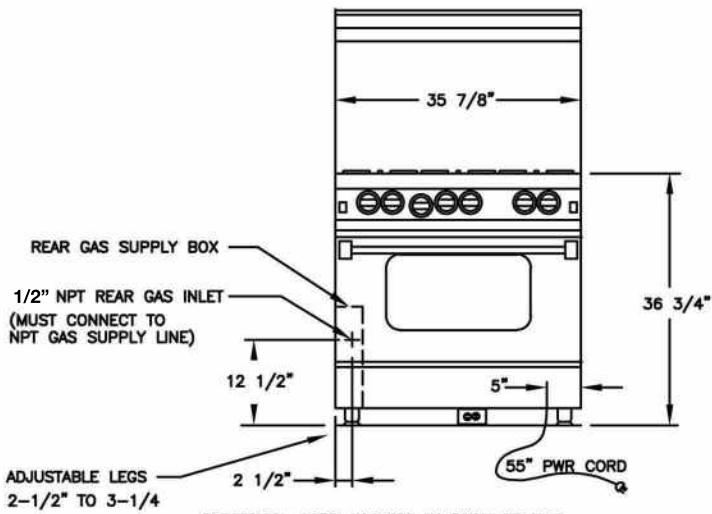

ELECTRICAL CORD LOCATED IN BACK OF UNIT
LOCATION OF ELECTRICAL OUTLET MUST NOT BE HIGHER THAN 3" FROM FLOOR IF LOCATED BEHIND THE UNIT OR CAN BE LOCATED IN AN ADJOINING CABINET.