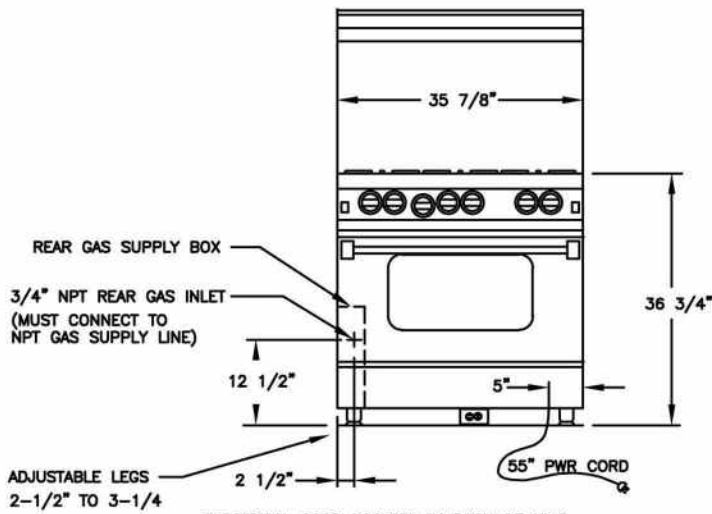

ELECTRICAL CORD LOCATED IN BACK OF UNIT
LOCATION OF ELECTRICAL OUTLET MUST NOT BE HIGHER THAN 3" FROM FLOOR IF LOCATED BEHIND THE UNIT OR CAN BE LOCATED IN AN ADJOINING CABINET.