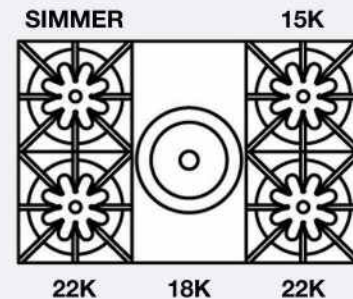

BURNER CONFIGURATION

ADDITIONAL CUSTOMIZATION OPTIONS

- Burner configurations
- Integrated cooktop options
- Door options
- Backguards
- Knob colors
- Trim options

All specifications subject to change without notice. Contact BlueStar Customer Service at (800) 449 - 8691 prior to installation or site preparation.