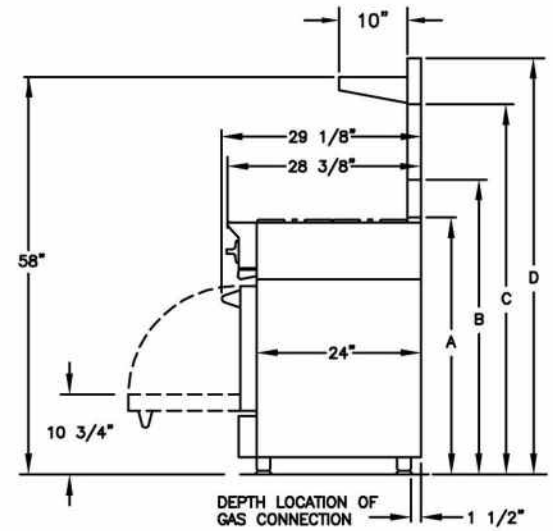

ELECTRICAL CORD LOCATED IN BACK OF UNIT
LOCATION OF ELECTRICAL OUTLET MUST NOT BE HIGHER THAN 3" FROM FLOOR IF LOCATED BEHIND THE UNIT OR CAN BE LOCATED IN AN ADJOINING CABINET.

A - ISLAND TRIM HEIGHT - 37 1/2"
B - 6" STANDARD BACKGUARD HEIGHT - 43"
C - 17" BACKGUARD HEIGHT - 54"
D - HIGH SHELF BACKGUARD HEIGHT - 60 3/4"

RELATED PRODUCTS

VENTILATION

SALAMANDER BROILER