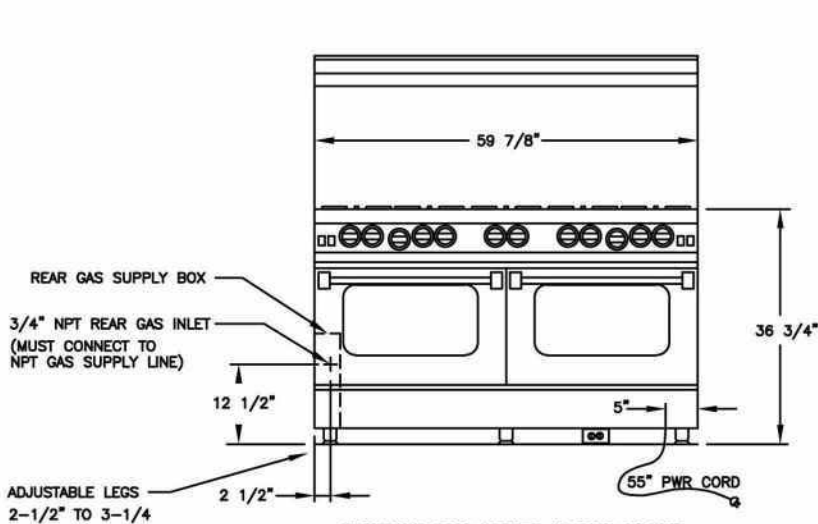

ELECTRICAL CORD LOCATED IN BACK OF UNIT
LOCATION OF ELECTRICAL OUTLET MUST NOT BE HIGHER THAN 3" FROM FLOOR IF LOCATED BEHIND THE UNIT OR CAN BE LOCATED IN AN ADJOINING CABINET.