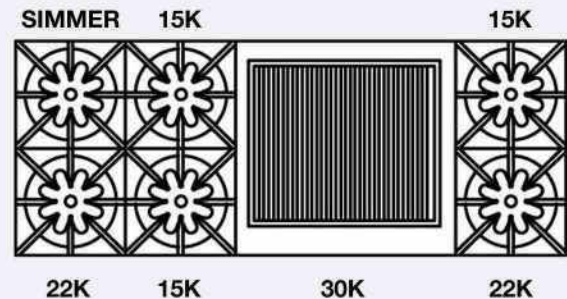

BURNER CONFIGURATION

ADDITIONAL CUSTOMIZATION OPTIONS

- Burner configurations
- Integrated cooktop options
- Door options
- Backguards
- Knob colors
- Trim options

*All specifications subject to change without notice.
Contact BlueStar Customer Service at (800) 449 - 8691
prior to installation or site preparation.*