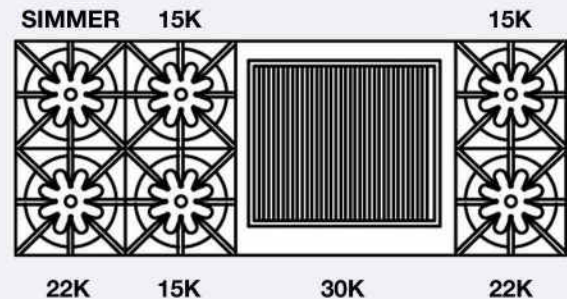

BURNER CONFIGURATION

ADDITIONAL CUSTOMIZATION OPTIONS

- Burner configurations
- Integrated cooktop options
- Door options
- Backguards
- Knob colors
- Trim options

*All specifications subject to change without notice.
Contact BlueStar Customer Service at (800) 449 - 8691
prior to installation or site preparation.*