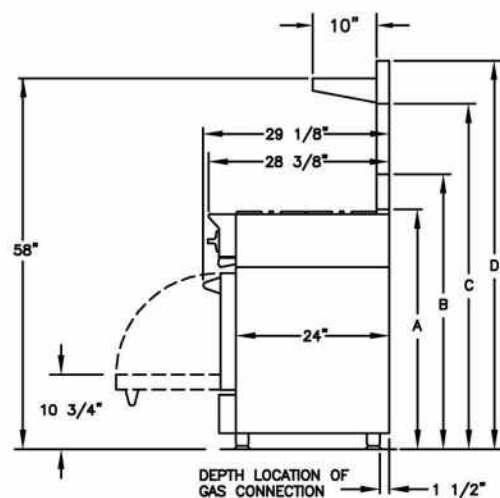

ELECTRICAL CORD LOCATED IN BACK OF UNIT
LOCATION OF ELECTRICAL OUTLET MUST
NOT BE HIGHER THAN 3" FROM FLOOR IF LOCATED BEHIND
THE UNIT OR CAN BE LOCATED IN AN ADJOINING CABINET.

A - ISLAND TRIM HEIGHT - 37 1/2"
B - 6" STANDARD BACKGUARD HEIGHT - 43"
C - 17" BACKGUARD HEIGHT - 54"
D - HIGH SHELF BACKGUARD HEIGHT - 60 3/4"

RELATED PRODUCTS

VENTILATION

SALAMANDER BROILER