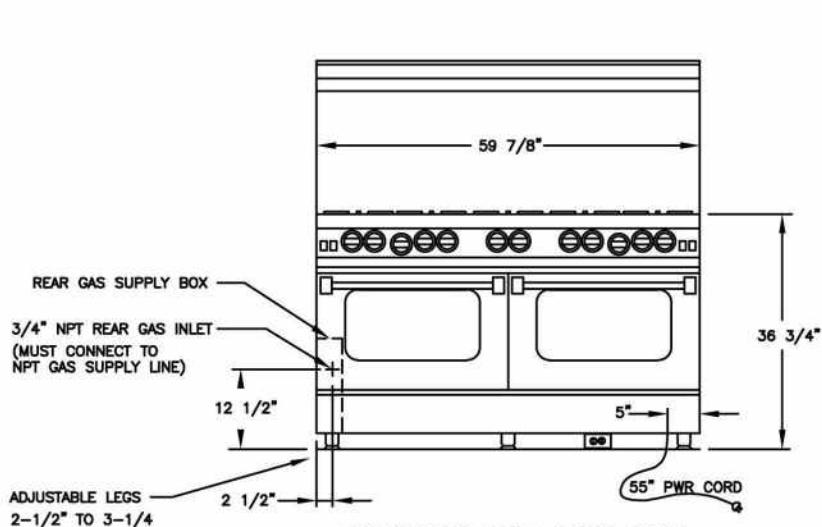

ELECTRICAL CORD LOCATED IN BACK OF UNIT
LOCATION OF ELECTRICAL OUTLET MUST
NOT BE HIGHER THAN 3" FROM FLOOR IF LOCATED BEHIND
THE UNIT OR CAN BE LOCATED IN AN ADJOINING CABINET.