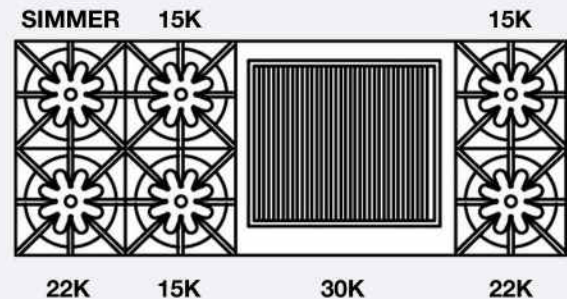

BURNER CONFIGURATION

ADDITIONAL CUSTOMIZATION OPTIONS

- Burner configurations
- Integrated cooktop options
- Door options
- Backguards
- Knob colors
- Trim options

*All specifications subject to change without notice.
Contact BlueStar Customer Service at (800) 449 - 8691
prior to installation or site preparation.*