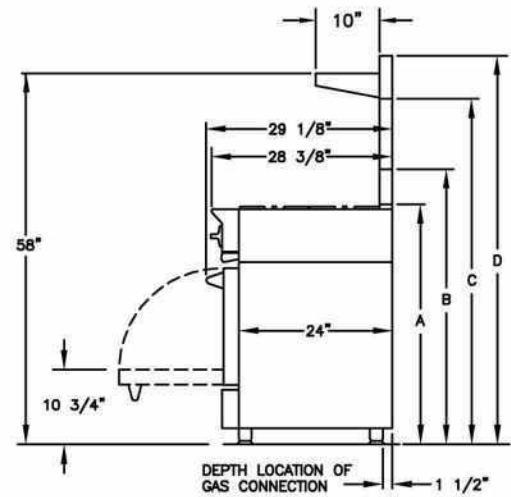

ELECTRICAL CORD LOCATED IN BACK OF UNIT
LOCATION OF ELECTRICAL OUTLET MUST NOT BE HIGHER THAN 3" FROM FLOOR IF LOCATED BEHIND THE UNIT OR CAN BE LOCATED IN AN ADJOINING CABINET.

A - ISLAND TRIM HEIGHT - 37 1/2"
B - 6" STANDARD BACKGUARD HEIGHT - 43"
C - 17" BACKGUARD HEIGHT - 54"
D - HIGH SHELF BACKGUARD HEIGHT - 60 3/4"

RELATED PRODUCTS

VENTILATION

SALAMANDER BROILER