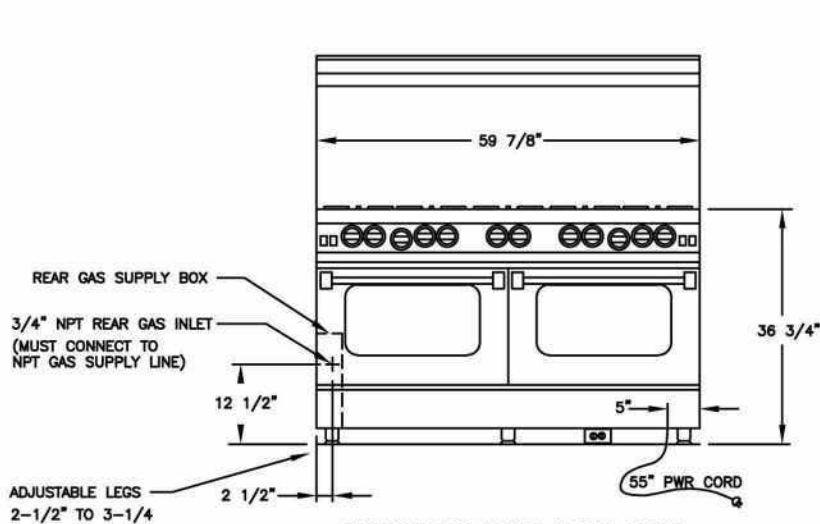

ELECTRICAL CORD LOCATED IN BACK OF UNIT
LOCATION OF ELECTRICAL OUTLET MUST NOT BE HIGHER THAN 3" FROM FLOOR IF LOCATED BEHIND THE UNIT OR CAN BE LOCATED IN AN ADJOINING CABINET.