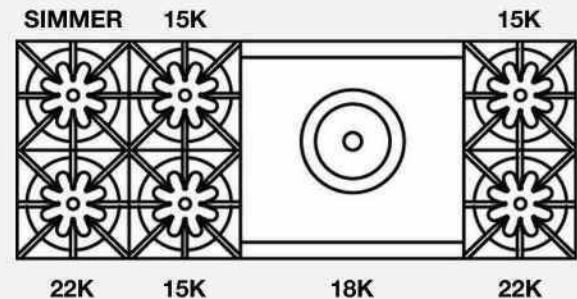

BURNER CONFIGURATION

ADDITIONAL CUSTOMIZATION OPTIONS

- Burner configurations
- Integrated cooktop options
- Door options
- Backguards
- Knob colors
- Trim options

All specifications subject to change without notice. Contact BlueStar Customer Service at (800) 449 - 8691 prior to installation or site preparation.