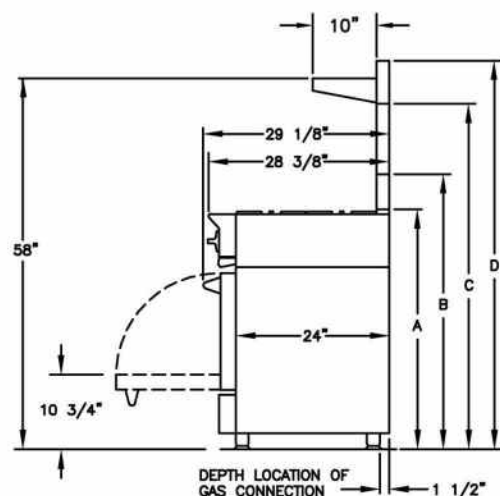

ELECTRICAL CORD LOCATED IN BACK OF UNIT
LOCATION OF ELECTRICAL OUTLET MUST NOT BE HIGHER THAN 3" FROM FLOOR IF LOCATED BEHIND THE UNIT OR CAN BE LOCATED IN AN ADJOINING CABINET.

A - ISLAND TRIM HEIGHT - 37 1/2"
B - 6" STANDARD BACKGUARD HEIGHT - 43"
C - 17" BACKGUARD HEIGHT - 54"
D - HIGH SHELF BACKGUARD HEIGHT - 60 3/4"

RELATED PRODUCTS

VENTILATION

SALAMANDER BROILER