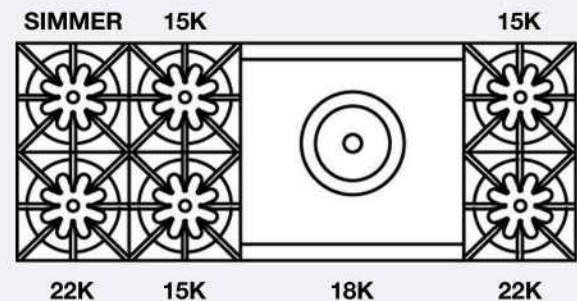

BURNER CONFIGURATION

ADDITIONAL CUSTOMIZATION OPTIONS

- Burner configurations
- Integrated cooktop options
- Door options
- Backguards
- Knob colors
- Trim options

*All specifications subject to change without notice.
Contact BlueStar Customer Service at (800) 449 - 8691
prior to installation or site preparation.*