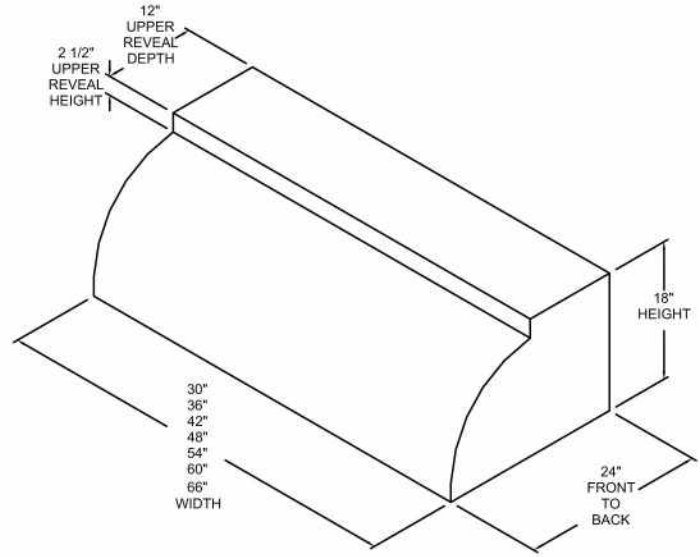

True to BlueStar's heritage as a manufacturer of commercial-quality cooking products for the home, we offer hood lines that combine heavy-duty construction with seamless design to offer uncompromised durability, functionality and beauty. BlueStar hoods are available in 30", 36", 42", 48", 54", 60" and 66" width sizes and peak at 1400CFM.

PRODUCT FEATURES

- Handcrafted seamless construction with 16 gauge material
- Commercial style stainless steel baffle filter system
- 3-speed blower/variable light control
- Accommodates top or rear discharge
- High heat sensor
- Available in Designer Metals plus over 750+ colors and finishes
- 30" & 36" models: 300 or 600 CFM internal fan included
Must be specified at time of order
- Transition or collar included

DUCT COVER OPTIONS:

Available duct heights: 6", 12", 18", 24", 30", 36", 42" & 48"

MODELS AVAILABLE

30" Bonanza	BS-BONZ-30-SS
36" Bonanza	BS-BONZ-36-SS
42" Bonanza	BS-BONZ-42-SS
48" Bonanza	BS-BONZ-48-SS
54" Bonanza	BS-BONZ-54-SS
60" Bonanza	BS-BONZ-60-SS
66" Bonanza	BS-BONZ-66-SS