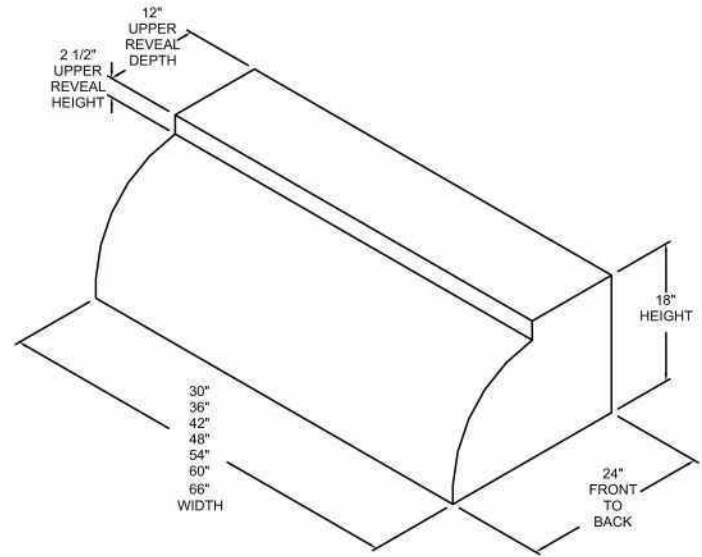

True to BlueStar's heritage as a manufacturer of commercial-quality cooking products for the home, we offer hood lines that combine heavy-duty construction with seamless design to offer uncompromised durability, functionality and beauty. BlueStar hoods are available in 30", 36", 42", 48", 54", 60" and 66" width sizes and peak at 1400CFM.

PRODUCT FEATURES

- Handcrafted seamless construction with 16 gauge material
- Commercial style stainless steel baffle filter system
- 3-speed blower/variable light control
- Accommodates top or rear discharge
- High heat sensor
- Available in Designer Metals plus over 750+ colors and finishes
- 30" & 36" models: 300 or 600 CFM internal fan included
Must be specified at time of order
- Transition or collar included

DUCT COVER OPTIONS:

Available duct heights: 6", 12", 18", 24", 30", 36", 42" & 48"

MODELS AVAILABLE

30" Bonanza	BS-BONZ-30-SS
36" Bonanza	BS-BONZ-36-SS
42" Bonanza	BS-BONZ-42-SS
48" Bonanza	BS-BONZ-48-SS
54" Bonanza	BS-BONZ-54-SS
60" Bonanza	BS-BONZ-60-SS
66" Bonanza	BS-BONZ-66-SS