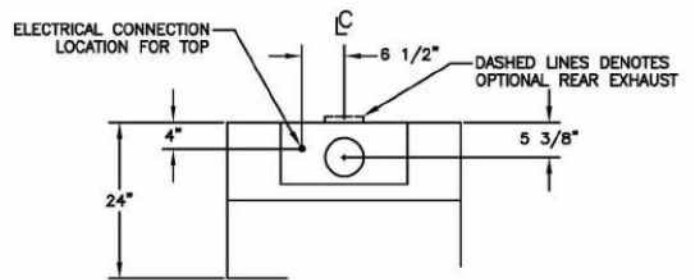

### PRODUCT FEATURES

- Handcrafted seamless construction with 16 gauge material
- Includes 600 CFM internal blower
- Dishwasher safe stainless steel baffles
- Welded seamless corners
- Reversible top or rear exhaust
- 3-speed fan / variable light control
- Available in 750+ colors and finishes
- Transition or collar required for installation  
(BS-TR6X15/10RD - Sold separately)

Specifications subject to change without notice. Overall width tolerance is +/- 1/16"