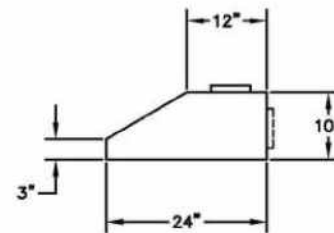

TOP VIEW

FRONT VIEW

RT SIDE VIEW

Specifications subject to change without notice. Overall width tolerance is +/- 1/16"