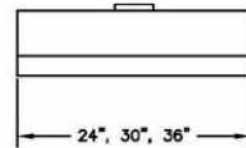

TOP VIEW

FRONT VIEW

RT SIDE VIEW

Specifications subject to change without notice. Overall width tolerance is +/- 1/16"