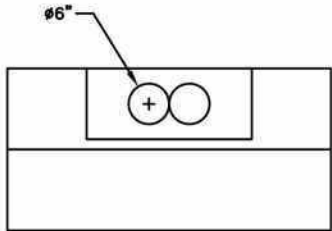

VENTILATION HOOD DIMENSIONS

TOP VIEW

FRONT VIEW

RT SIDE VIEW

BACK VIEW

600 CFM BLOWER

1200 CFM BLOWER

Specifications subject to change without notice. Width tolerance is +/- 1/16"