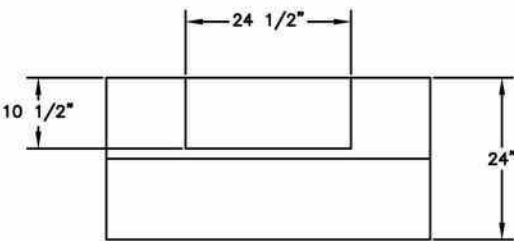

VENTILATION HOOD DIMENSIONS

TOP VIEW

FRONT VIEW

RT SIDE VIEW

BACK VIEW

600 CFM BLOWER

1200 CFM BLOWER

Specifications subject to change without notice. Width tolerance is +/- 1/16"