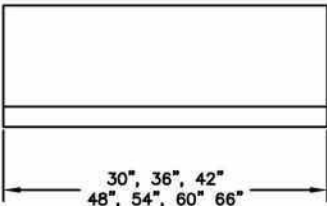

VENTILATION HOOD DIMENSIONS

TOP VIEW

FRONT VIEW

RT SIDE VIEW

BACK VIEW

600 CFM BLOWER

1200 CFM BLOWER

Specifications subject to change without notice. Width tolerance is +/- 1/16"