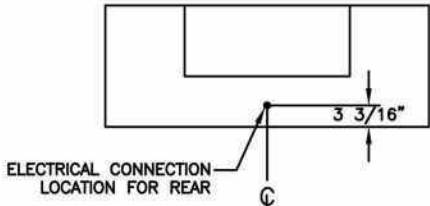

VENTILATION HOOD DIMENSIONS

TOP VIEW

FRONT VIEW

RT SIDE VIEW

BACK VIEW

600 CFM BLOWER

1200 CFM BLOWER

Specifications subject to change without notice. Width tolerance is +/- 1/16"