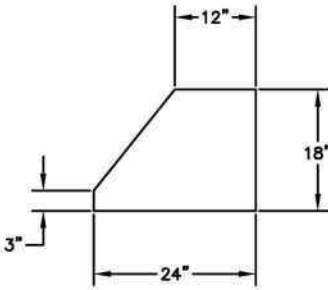

BLOWER OPTIONS										
MODEL	IN-HOOD			IN-LINE			REMOTE		DISCHARGE	
	300	600	1200	300	600	1200	1000	1400	TOP	REAR
BS-PL24240 TS	*	*		*	*	*	*	*	*	*
BS-PL30240 TS	*	*	*	*	*	*	*	*	*	*
BS-PL36240 TS	*	*	*	*	*	*	*	*	*	*
BS-PL42240 TS	*	*	*	*	*	*	*	*	*	*
BS-PL48240 TS	*	*	*	*	*	*	*	*	*	*
BS-PL54240 TS	*	*	*	*	*	*	*	*	*	*
BS-PL60240 TS	*	*	*	*	*	*	*	*	*	*
BS-PL66240 TS	*	*	*	*	*	*	*	*	*	*
*	Denotes blower compatible with specific ventilation hood size									

VENTILATION HOOD DIMENSIONS

TOP VIEW

FRONT VIEW

RT SIDE VIEW

BACK VIEW

600 CFM BLOWER

1200 CFM BLOWER

Specifications subject to change without notice. Width tolerance is +/- 1/16"