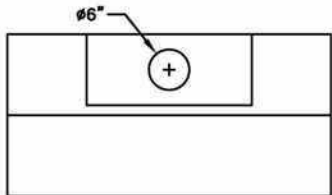

BLOWER OPTIONS										
MODEL	IN-HOOD			IN-LINE			REMOTE		DISCHARGE	
	300	600	1200	300	600	1200	1000	1400	TOP	REAR
BS-PL24240 TS	*	*		*	*	*	*	*	*	*
BS-PL30240 TS	*	*	*	*	*	*	*	*	*	*
BS-PL36240 TS	*	*	*	*	*	*	*	*	*	*
BS-PL42240 TS	*	*	*	*	*	*	*	*	*	*
BS-PL48240 TS	*	*	*	*	*	*	*	*	*	*
BS-PL54240 TS	*	*	*	*	*	*	*	*	*	*
BS-PL60240 TS	*	*	*	*	*	*	*	*	*	*
BS-PL66240 TS	*	*	*	*	*	*	*	*	*	*
*	Denotes blower compatible with specific ventilation hood size									

VENTILATION HOOD DIMENSIONS

TOP VIEW

FRONT VIEW

RT SIDE VIEW

BACK VIEW

600 CFM BLOWER

1200 CFM BLOWER

Specifications subject to change without notice. Width tolerance is +/- 1/16"