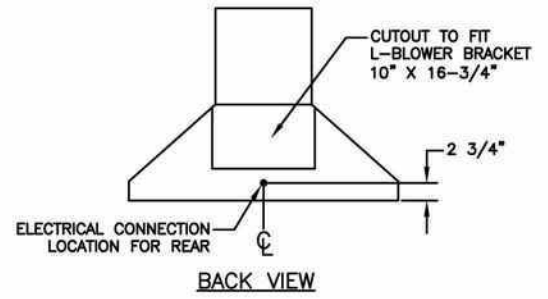

VENTILATION HOOD DIMENSIONS

Specifications subject to change without notice. Overall width tolerance is +/- 1/16"