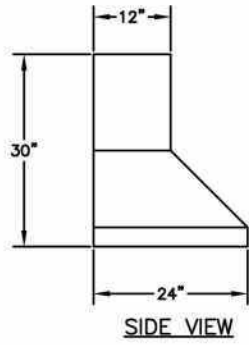

Blower Options:

In-hood Blowers: 300, 600 & 1200CFM

In-line Blowers: 300, 600 & 1200CFM

Remote Blowers: 1000 & 1400CFM

MODELS AVAILABLE

30" Pyramid Hood	BS-PC30240 TS
36" Pyramid Hood	BS-PC36240 TS
42" Pyramid Hood	BS-PC42240 TS
48" Pyramid Hood	BS-PC48240 TS
54" Pyramid Hood	BS-PC54240 TS
60" Pyramid Hood	BS-PC60240 TS
66" Pyramid Hood	BS-PC66240 TS

VENTILATION HOOD DIMENSIONS

Specifications subject to change without notice. Overall width tolerance is +/- 1/16"