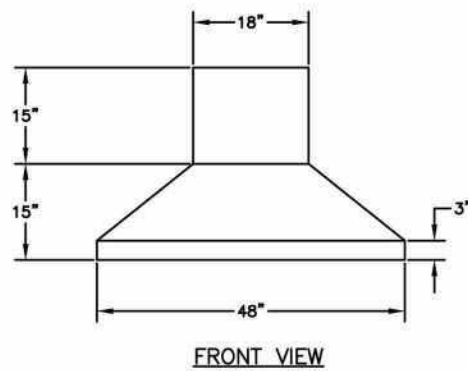

VENTILATION HOOD DIMENSIONS

Specifications subject to change without notice. Overall width tolerance is +/- 1/16"