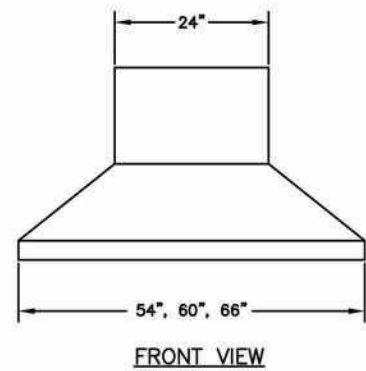

VENTILATION HOOD DIMENSIONS

Specifications subject to change without notice. Overall width tolerance is +/- 1/16"