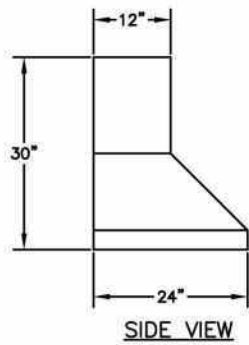

Blower Options:

In-hood Blowers: 300, 600 & 1200CFM

In-line Blowers: 300, 600 & 1200CFM

Remote Blowers: 1000 & 1400CFM

MODELS AVAILABLE

30" Pyramid Hood	BS-PC30240 TS
36" Pyramid Hood	BS-PC36240 TS
42" Pyramid Hood	BS-PC42240 TS
48" Pyramid Hood	BS-PC48240 TS
54" Pyramid Hood	BS-PC54240 TS
60" Pyramid Hood	BS-PC60240 TS
66" Pyramid Hood	BS-PC66240 TS

VENTILATION HOOD DIMENSIONS

Specifications subject to change without notice. Overall width tolerance is +/- 1/16"