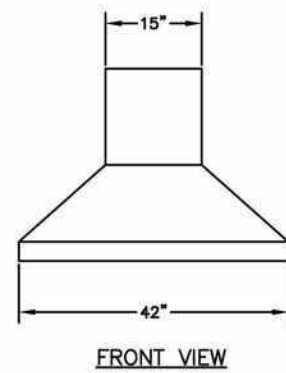

VENTILATION HOOD DIMENSIONS

Specifications subject to change without notice. Overall width tolerance is +/- 1/16"