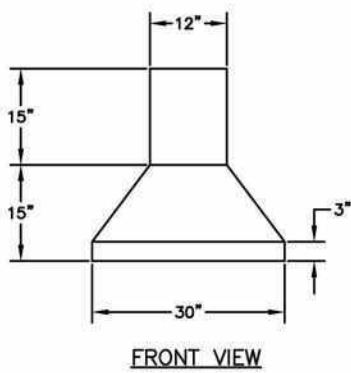

VENTILATION HOOD DIMENSIONS

Specifications subject to change without notice. Overall width tolerance is +/- 1/16"