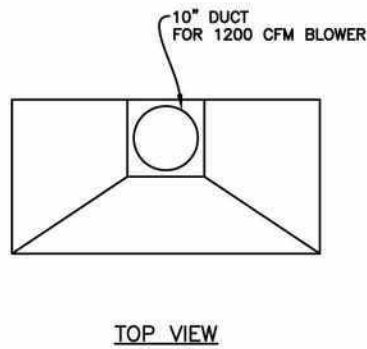

Blower Options:

In-hood Blowers: 300, 600 & 1200CFM

In-line Blowers: 300, 600 & 1200CFM

Remote Blowers: 1000 & 1400CFM

MODELS AVAILABLE

30" Pyramid Hood	BS-PC30240 TS
36" Pyramid Hood	BS-PC36240 TS
42" Pyramid Hood	BS-PC42240 TS
48" Pyramid Hood	BS-PC48240 TS
54" Pyramid Hood	BS-PC54240 TS
60" Pyramid Hood	BS-PC60240 TS
66" Pyramid Hood	BS-PC66240 TS

VENTILATION HOOD DIMENSIONS

Specifications subject to change without notice. Overall width tolerance is +/- 1/16"