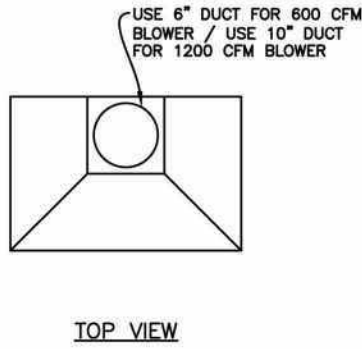

VENTILATION HOOD DIMENSIONS

Specifications subject to change without notice. Overall width tolerance is +/- 1/16"