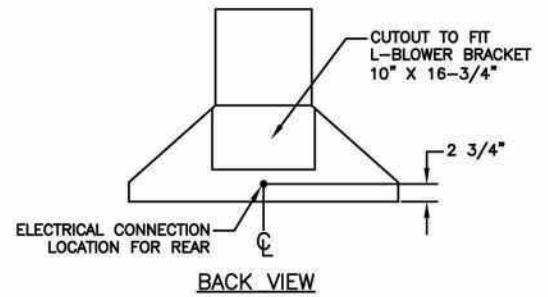

VENTILATION HOOD DIMENSIONS

Specifications subject to change without notice. Overall width tolerance is +/- 1/16"