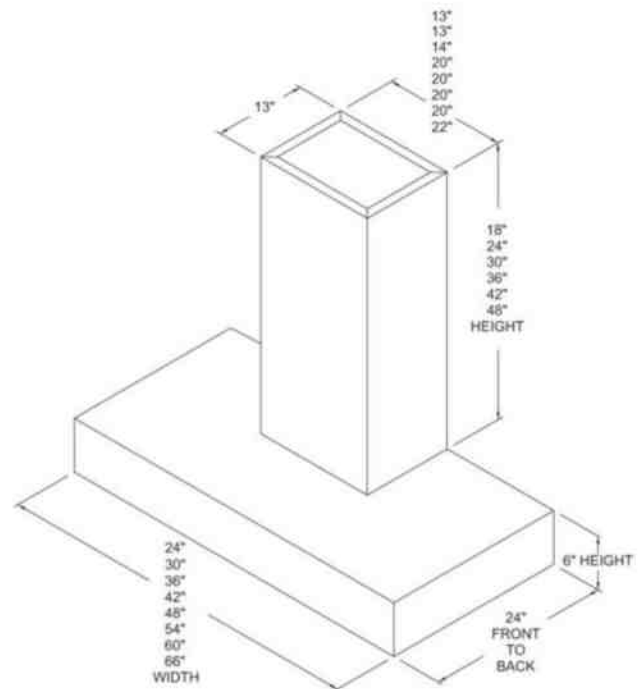

BLOWER OPTIONS

	IN-HOOD		IN-LINE			REMOTE		DISCHARGE	
	600	1200	300	600	1200	1000	1400	TOP	REAR
MODEL #	PH-CFM-600	PH-CFM-1200	PH-INLB300	PH-INLB600	PH-INBL1200	PH-1000CFMR	PH-1400CFMR		
MANH-30-SS	•		•	•	•	•	•	•	
MANH-36-SS	•		•	•	•	•	•	•	
MANH-42-SS	•	•	•	•	•	•	•	•	
MANH-48-SS	•	•	•	•	•	•	•	•	
MANH-54-SS	•	•	•	•	•	•	•	•	
MANH-60-SS	•	•	•	•	•	•	•	•	
MANH-66-SS	•	•	•	•	•	•	•	•	

• Denotes blower compatible with specific ventilation hood size