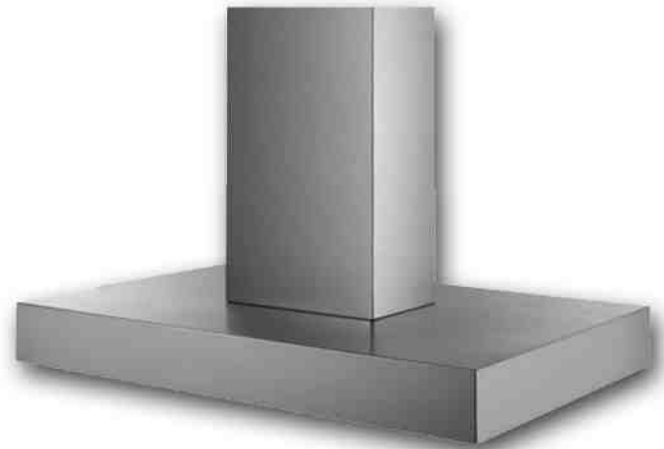

The BlueStar line of pro-style ventilation products are designed to clear the air of smoke, grease and odor. Seamless design is paired with heavy-duty construction to offer uncompromised durability, functionality and style. Customize with over 1,000+ colors and finishes to make a statement piece in any home kitchen.

PRODUCT FEATURES

- Professional-grade smoke removal
- 3-speed fan with boost mode efficiently clears the air
- Innovative multi-stage grease capture system
- Enhanced visibility with dimmable LED lighting
- Quiet operation
- Stainless baffle filters seamlessly remove for dishwasher safe cleaning
- Easy-to-use push-button controls
- Accommodates top discharge only
- 30" & 36" models: 600 CFM internal fan included
- Included duct cover heights: 18", 24", 30" & 36"
  Also available in 42" & 48" for additional charge

Blower Options:

In-hood Blowers: 600 & 1200CFM

In-line Blowers: 800 & 1200CFM

Remote Blowers: 1000 & 1400CFM

MODELS AVAILABLE

30" Manhattan Hood	MH030MA
36" Manhattan Hood	MH036MA
42" Manhattan Hood	MH042MA
48" Manhattan Hood	MH048MA
54" Manhattan Hood	MH054MA
60" Manhattan Hood	MH060MA
66" Manhattan Hood	MH066MA

Customization Options:

- 1,000+ Colors & Finishes
- Designer Metals
- Custom Strapping & Rivets
- Full Custom Options

BLOWER OPTIONS	IN-HOOD		IN-LINE		REMOTE		DISCHARGE	
	600	1200	800	1200	1000	1400	TOP	REAR
MODEL #	BS-CFM-600	BS-CFM-1200	ATEX-0.8	ATEX-1.2	HYEX-1.0-GA	HYEX-1.4-GA		
MH030MA	*		*	*	*	*	*	
MH036MA	*		*	*	*	*	*	
MH042MA	*	*	*	*	*	*	*	
MH048MA	*	*	*	*	*	*	*	
MH054MA	*	*	*	*	*	*	*	
MH060MA	*	*	*	*	*	*	*	
MH066MA	*	*	*	*	*	*	*	

Specifications subject to change without notice.