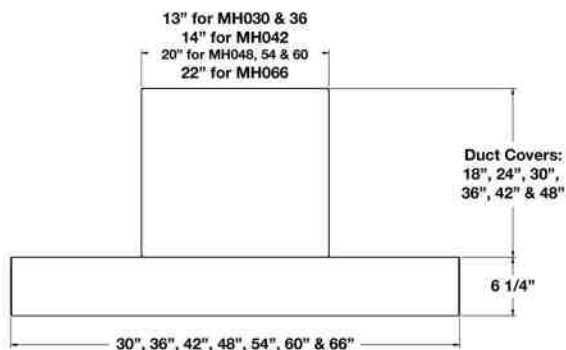

Specifications subject to change without notice.

VENTILATION HOOD DIMENSIONS:

DUCT COVER OPTIONS:

"xx" designates width of hood in model number. (*) denotes duct covers available at no charge when purchased with hood.