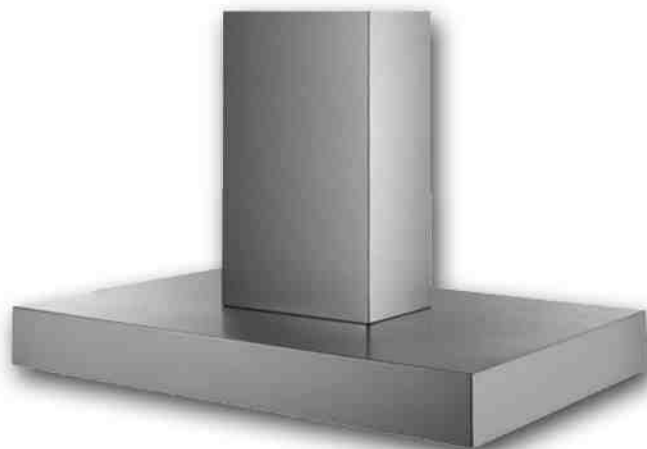

The BlueStar line of pro-style ventilation products are designed to clear the air of smoke, grease and odor. Seamless design is paired with heavy-duty construction to offer uncompromised durability, functionality and style. Customize with over 1,000+ colors and finishes to make a statement piece in any home kitchen.

PRODUCT FEATURES

- Professional-grade performance with three exhaust settings and new Boost feature
- Whisper quiet operation
- Heavy duty, commercial grade materials
- Dimmable LED lighting
- Easy-to-use push-button controls
- Innovative, multi-stage grease capture system
- Stainless baffle filters seamlessly remove for easy dishwasher cleaning
- Simple installation
- Accommodates top discharge only
- 30" & 36" models: 600 CFM internal fan included
- Included duct cover heights: 18", 24", 30" & 36"
  Also available in 42" & 48" for additional charge

Blower Options:

In-hood Blowers: 600 & 1200CFM

In-line Blowers: 800 & 1200CFM

Remote Blowers: 1000 & 1400CFM

MODELS AVAILABLE

30" Manhattan Hood	MH030MA
36" Manhattan Hood	MH036MA
42" Manhattan Hood	MH042MA
48" Manhattan Hood	MH048MA
54" Manhattan Hood	MH054MA
60" Manhattan Hood	MH060MA
66" Manhattan Hood	MH066MA

Customization Options:

- 1,000+ Colors & Finishes
- Designer Metals
- Custom Strapping & Rivets
- Full Custom Options

BLOWER OPTIONS	IN-HOOD		IN-LINE		REMOTE		DISCHARGE	
	600	1200	800	1200	1000	1400	TOP	REAR
MODEL #	BS-CFM-600	BS-CFM-1200	ATEX-0.8	ATEX-1.2	HYEX-1.0-GA	HYEX-1.4-GA		
MH030MA	*		*	*	*	*	*	
MH036MA	*		*	*	*	*	*	
MH042MA	*		*	*	*	*	*	
MH048MA	*	*	*	*	*	*	*	
MH054MA	*	*	*	*	*	*	*	
MH060MA	*	*	*	*	*	*	*	
MH066MA	*	*	*	*	*	*	*	

Specifications subject to change without notice.