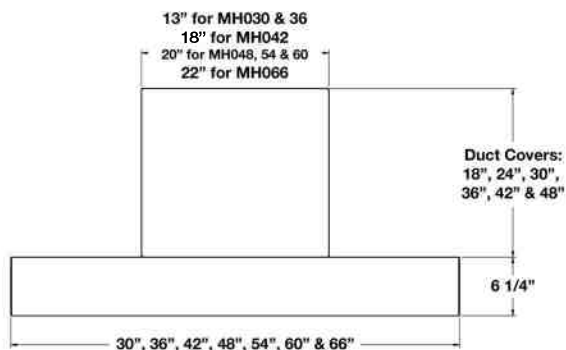

Specifications subject to change without notice.

VENTILATION HOOD DIMENSIONS:

DUCT COVER OPTIONS:

"xx" designates width of hood in model number. (*) denotes duct covers available at no charge when purchased with hood.