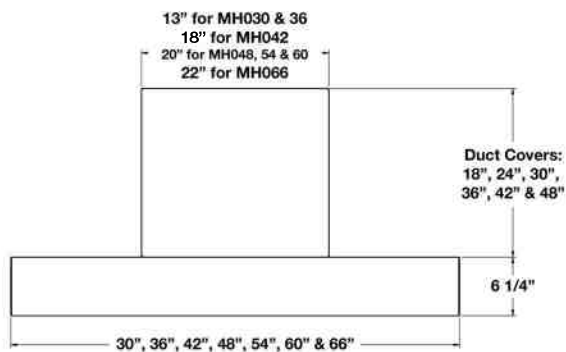

VENTILATION HOOD DIMENSIONS: