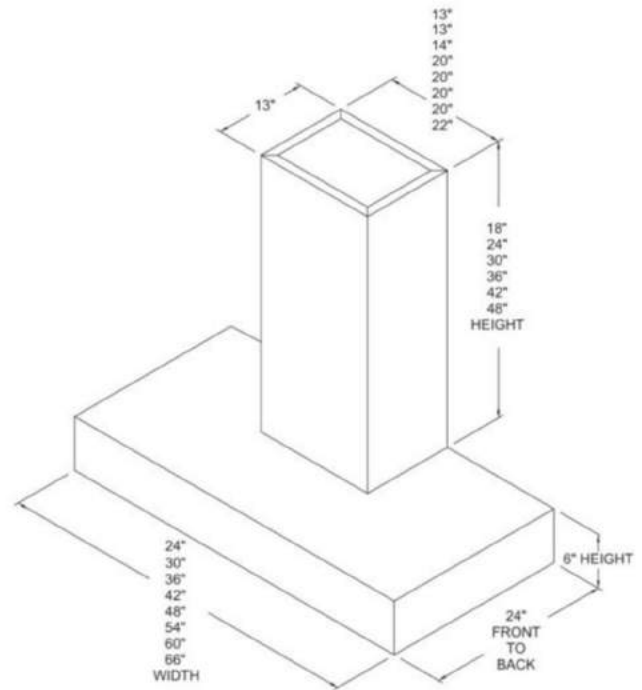

BlueStar pro-style ventilation hoods combine heavy-duty construction with seamless design to offer uncompromised durability, functionality and beauty.

PRODUCT FEATURES

- Commercial grade stainless steel construction
- Welded seamless corners
- Commercial style stainless steel baffle filter system
- 3-speed blower/variable light control
- 30" & 36" models include 300 or 600CFM internal fan
- Accommodates top discharge only
- Included duct cover heights: 18" & 24"
- Must order duct cover for blower & mounting purposes. Minimum height 18"
- Note: Hood must be anchored to ceiling

Blower Options:

In-hood Blowers: 300, 600 & 1200CFM

In-line Blowers: 300, 600 & 1200CFM

Remote Blowers: 1000 & 1400CFM

BLOWER OPTIONS

	IN-HOOD			IN-LINE			REMOTE		DISCHARGE	
	300	600	1200	300	600	1200	1000	1400	TOP	REAR
MODEL #	PH-CFM-300	PH-CFM-600	PH-CFM-1200	PH-INLB300	PH-INLB600	PH-INBL1200	PH-1000CFMR	PH-1400CFMR		
MANH-30-SS	•	•		•	•	•	•	•	•	
MANH-36-SS	•	•		•	•	•	•	•	•	
MANH-42-SS	•	•	•	•	•	•	•	•	•	
MANH-48-SS	•	•	•	•	•	•	•	•	•	
MANH-54-SS	•	•	•	•	•	•	•	•	•	
MANH-60-SS	•	•	•	•	•	•	•	•	•	
MANH-66-SS	•	•	•	•	•	•	•	•	•	

• Denotes blower compatible with specific ventilation hood size