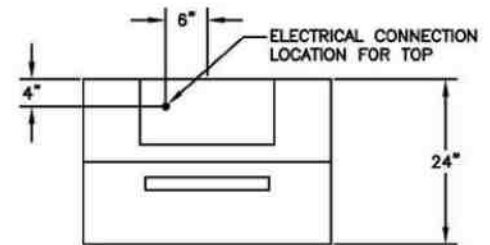

MODELS AVAILABLE

24" Low Profile Hood	LR024LP
30" Low Profile Hood	LR030LP
36" Low Profile Hood	LR036LP

Blower Options:

In-hood Blowers: 520 CFM

TOP VIEW

FRONT VIEW

RT SIDE VIEW