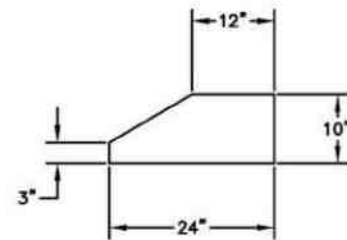

MODELS AVAILABLE

24" Low Profile Hood	LR024LP
30" Low Profile Hood	LR030LP
36" Low Profile Hood	LR036LP

Blower Options:

In-hood Blowers: 520 CFM

TOP VIEW

FRONT VIEW

RT SIDE VIEW