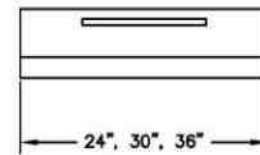

MODELS AVAILABLE

24" Low Profile Hood	LR024LP
30" Low Profile Hood	LR030LP
36" Low Profile Hood	LR036LP

Blower Options:

In-hood Blowers: 520 CFM

TOP VIEW

FRONT VIEW

RT SIDE VIEW