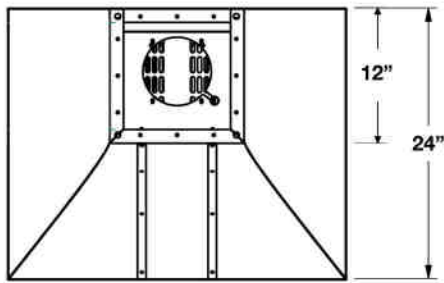

VENTILATION HOOD DIMENSIONS:

PRODUCT INFORMATION:

APPEARANCE:

Style: Chimney Style

Mounting Type: Wall

Venting Type: Ducted

ELECTRICAL:

3-prong, Non-GFCI Or AFCI outlet - 120Volt, 10amp

Energy Star: No