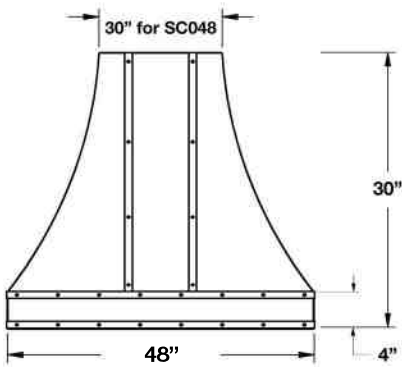

Specifications subject to change without notice.

VENTILATION HOOD DIMENSIONS:

PRODUCT INFORMATION:

APPEARANCE:

Style: Chimney Style

Mounting Type: Wall

Venting Type: Ducted

ELECTRICAL: