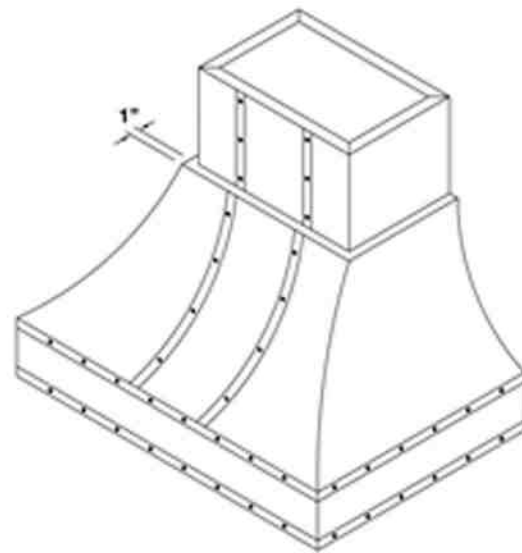

PRODUCT INFORMATION:

APPEARANCE:

Style: Chimney Style

Mounting Type: Wall

Venting Type: Ducted

ELECTRICAL:

3-prong, Non-GFCI Oor AFCI outlet - 120Volt, 10amp

Energy Star: No