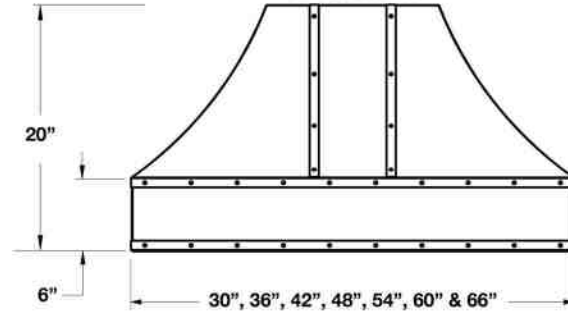

Specifications subject to change without notice.

VENTILATION HOOD DIMENSIONS:

12" for WR030 & 36
 18" for WR042
 24" for WR048
 30" for WR054
 36" for WR060
 42" for WR066

DUCT COVER OPTIONS:

"xx" designates width of hood in model number.