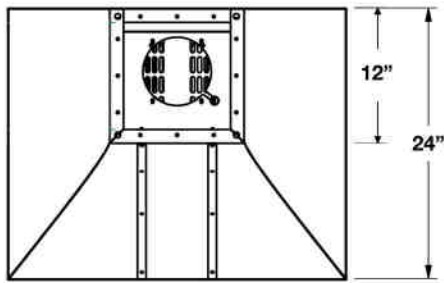

Specifications subject to change without notice.

VENTILATION HOOD DIMENSIONS:

PRODUCT INFORMATION:

APPEARANCE:

Style: Chimney Style

Mounting Type: Wall

Venting Type: Ducted

ELECTRICAL: