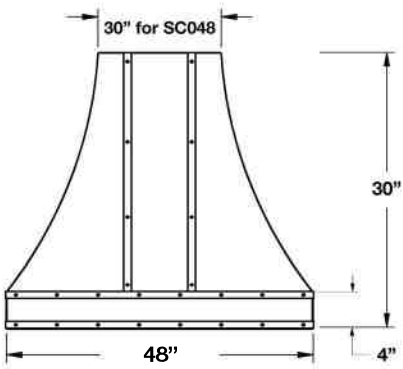

Specifications subject to change without notice.

VENTILATION HOOD DIMENSIONS:

PRODUCT INFORMATION:

APPEARANCE:

Style: Chimney Style

Mounting Type: Wall

Venting Type: Ducted

ELECTRICAL: