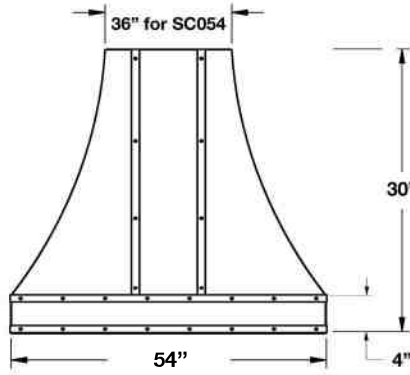

Specifications subject to change without notice.

VENTILATION HOOD DIMENSIONS:

PRODUCT INFORMATION:

APPEARANCE:

Style: Chimney Style

Mounting Type: Wall

Venting Type: Ducted

ELECTRICAL: