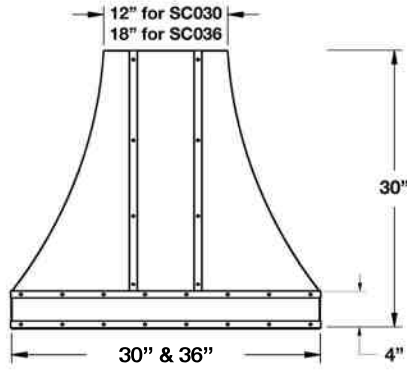

Specifications subject to change without notice.

VENTILATION HOOD DIMENSIONS:

PRODUCT INFORMATION:

APPEARANCE:

Style: Chimney Style

Mounting Type: Wall

Venting Type: Ducted

ELECTRICAL: