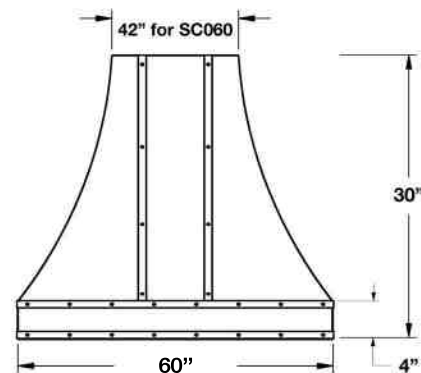

Specifications subject to change without notice.

VENTILATION HOOD DIMENSIONS:

PRODUCT INFORMATION:

APPEARANCE:

Style: Chimney Style

Mounting Type: Wall

Venting Type: Ducted

ELECTRICAL: