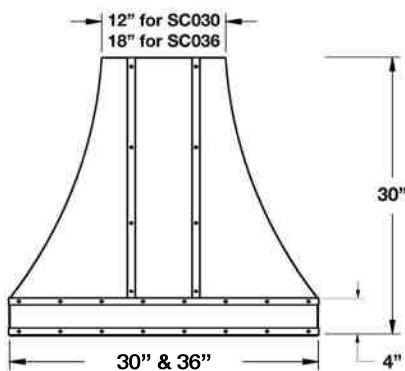

VENTILATION HOOD DIMENSIONS:

PRODUCT INFORMATION:

APPEARANCE:

Style: Chimney Style

Mounting Type: Wall

Venting Type: Ducted

ELECTRICAL:

3-prong, Non-GFCI Or AFCI outlet - 120Volt, 10amp

Energy Star: No