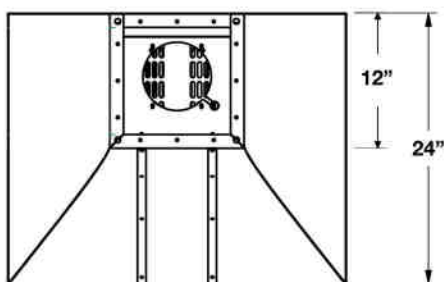

VENTILATION HOOD DIMENSIONS:

PRODUCT INFORMATION:

APPEARANCE:

Style: Chimney Style

Mounting Type: Wall

Venting Type: Ducted

ELECTRICAL:

3-prong, Non-GFCI Or AFCI outlet - 120Volt, 10amp

Energy Star: No