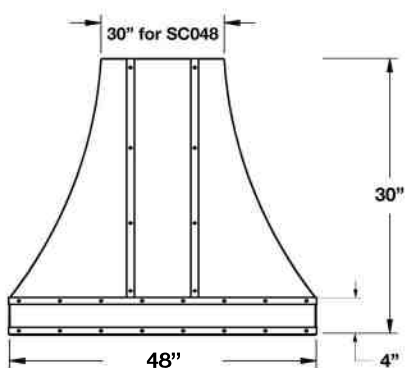

Specifications subject to change without notice.

VENTILATION HOOD DIMENSIONS:

PRODUCT INFORMATION:

APPEARANCE:

Style: Chimney Style

Mounting Type: Wall

Venting Type: Ducted

ELECTRICAL: