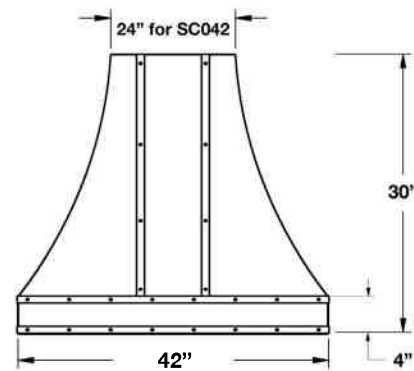

VENTILATION HOOD DIMENSIONS:

PRODUCT INFORMATION:

APPEARANCE:

Style: Chimney Style

Mounting Type: Wall

Venting Type: Ducted

ELECTRICAL:

3-prong, Non-GFCI Or AFCI outlet - 120Volt, 10amp

Energy Star: No