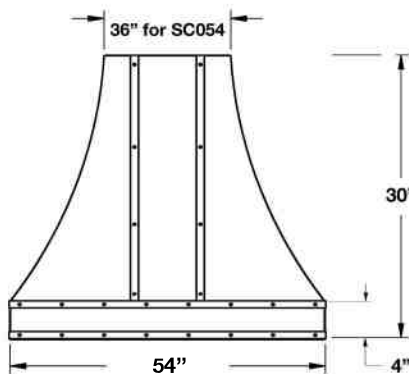

Specifications subject to change without notice.

VENTILATION HOOD DIMENSIONS:

PRODUCT INFORMATION:

APPEARANCE:

Style: Chimney Style

Mounting Type: Wall

Venting Type: Ducted

ELECTRICAL: