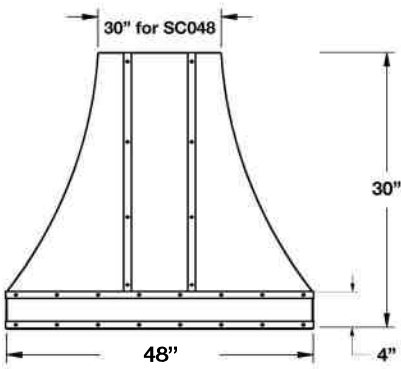

VENTILATION HOOD DIMENSIONS:

PRODUCT INFORMATION:

APPEARANCE:

Style: Chimney Style

Mounting Type: Wall

Venting Type: Ducted

ELECTRICAL:

3-prong, Non-GFCI or AFCI outlet - 120Volt, 10amp

Energy Star: No