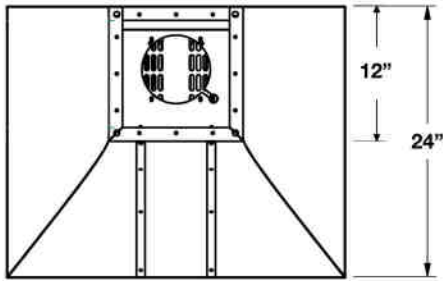

VENTILATION HOOD DIMENSIONS:

PRODUCT INFORMATION:

APPEARANCE:

Style: Chimney Style

Mounting Type: Wall

Venting Type: Ducted

ELECTRICAL:

3-prong, Non-GFCI or AFCI outlet - 120Volt, 10amp

Energy Star: No