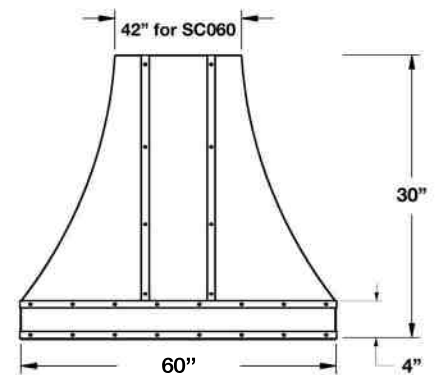

Specifications subject to change without notice.

VENTILATION HOOD DIMENSIONS:

PRODUCT INFORMATION:

APPEARANCE:

Style: Chimney Style

Mounting Type: Wall

Venting Type: Ducted

ELECTRICAL: