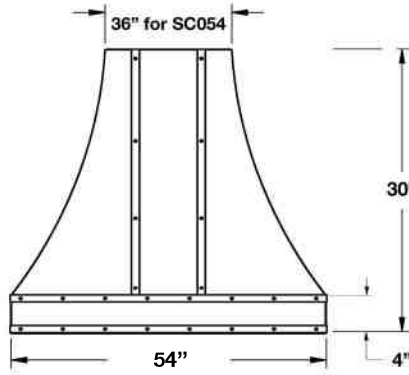

Specifications subject to change without notice.

VENTILATION HOOD DIMENSIONS:

PRODUCT INFORMATION:

APPEARANCE:

Style: Chimney Style

Mounting Type: Wall

Venting Type: Ducted

ELECTRICAL: